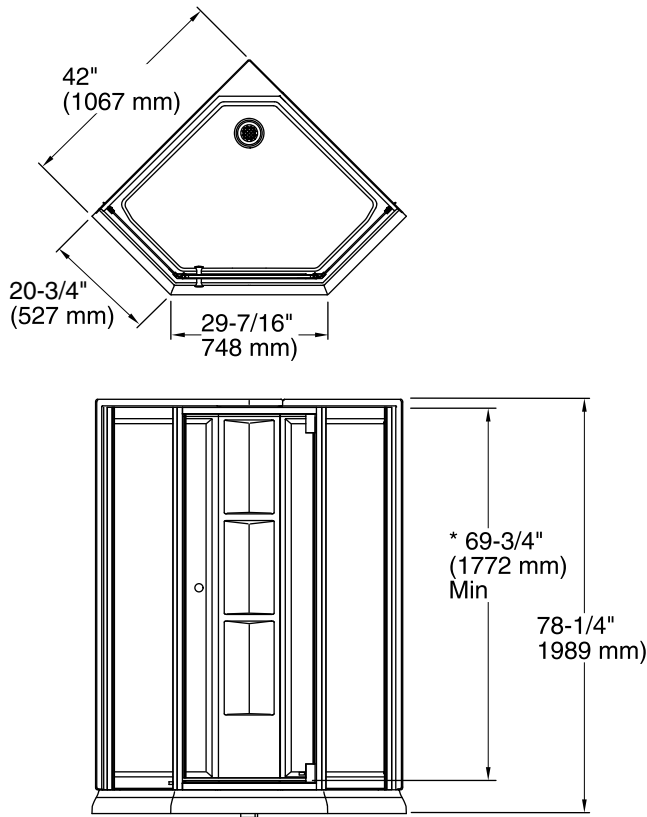

* Walk-through