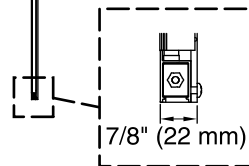

* Walk Through

Technical Information

All product dimensions are nominal.

Installation: Corner
Drain location: Center rear
Threshold height: 4-1/2" (114 mm)

Notes

Install this product according to the installation instructions.

Measure your actual product for roughing-in details.