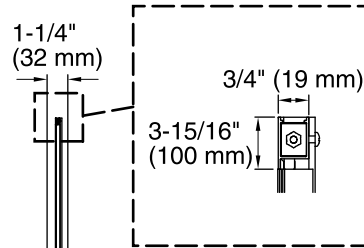

* Walk Through

Technical Information

All product dimensions are nominal.

Installation: Corner
Drain location: Center rear
Threshold height: 4-1/2" (114 mm)

Notes

Install this product according to the installation instructions.

Measure your actual product for roughing-in details.