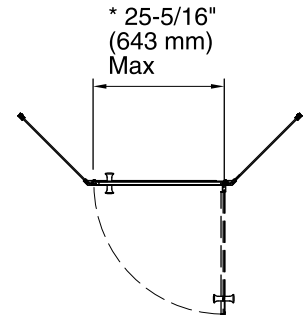

* Walk-through