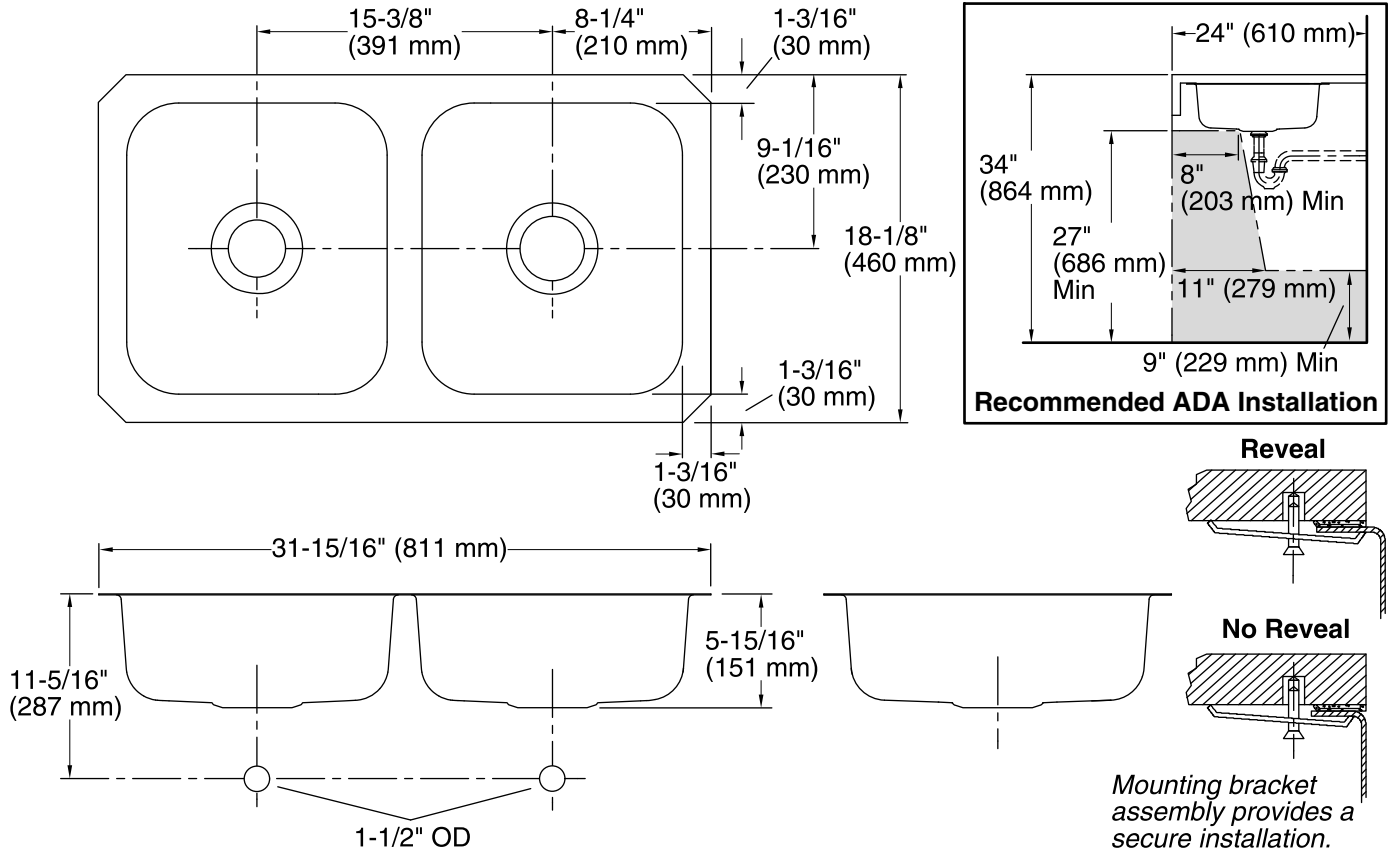

### Features

- Under-mount rimless design.
- Double (equal) bowl.
- SilentShield® sound-absorption technology offers quieter performance.
- One-piece steel construction, no center weld.
- Bowl depth 5-5/8"
- Sink is available in single or multi-packs.
- 24765 = Single pack.
- J24765 = 3 per pack.
- T24765 = 20 per pack.
- F24765 = 40 per pack.

### Material

- 18-gauge stainless steel.

### STERLING® Warranty - Stainless Steel Sinks

See website for detailed warranty information.

**Technical Information**

All product dimensions are nominal.

- Bowl configuration: Double equal
- Installation: Under-mount
- Bowl area (Left)
  - Length: 14-1/8" (358 mm)
  - Width: 15-3/4" (400 mm)
  - Bowl depth: 5-5/8" (143 mm)
  - Water depth: 5-5/8" (143 mm)
- Bowl area (Right)
  - Length: 14-1/8" (358 mm)
  - Width: 15-3/4" (400 mm)
  - Bowl depth: 5-5/8" (143 mm)
  - Water depth: 5-5/8" (143 mm)
- Drain hole: 3-5/8" (92 mm)
- Template: 1041962-7, required, included