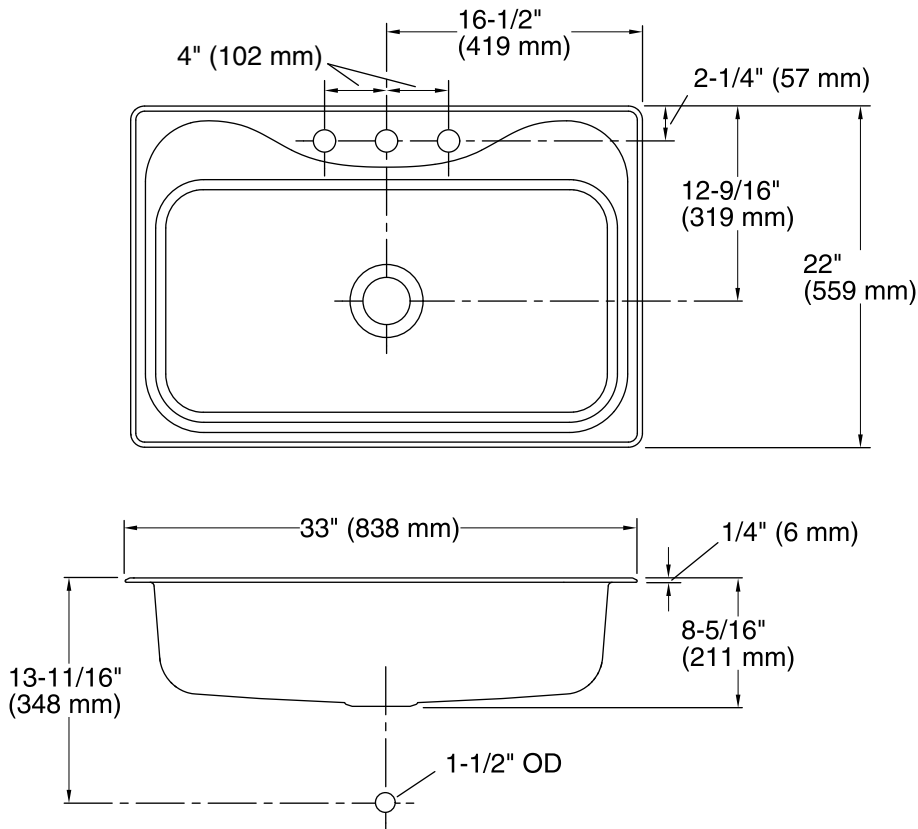

## Southaven® Top-mount Kitchen Sink 24912-3

- Single bowl
- Top-mount self-rimming style with curved deck design
- 20-gauge Stainless Steel
- Three faucet holes
- SilentShield® sound-absorption technology offers quieter performance.
- 24912-3 = Individual Pack
- F24912-3 = 40 Pack
- 33" (838 mm) x 22" (559 mm) x 8" (203 mm)

### Codes/Standards

ASME A112.19.3/CSA B45.4

See website for detailed warranty information.

**Technical Information**

All product dimensions are nominal.

- Installation: Top-mount
- Bowl area (Only) Length: 29-3/16" (742 mm)  
Width: 15-1/16" (383 mm)  
Bowl depth: 8" (203 mm)  
Water depth: 8" (203 mm)
- Number of deck holes: 3
- Faucet hole(s): 1-7/16" (37 mm)
- Drain hole: 3-5/8" (92 mm)