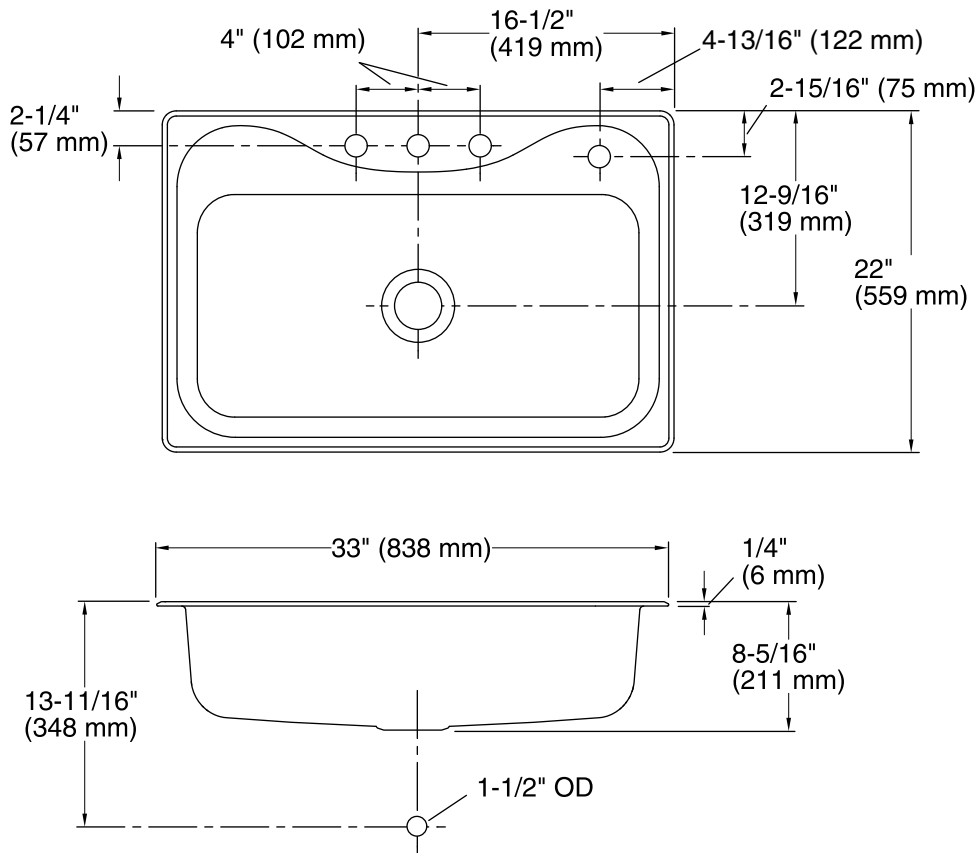

Southaven® Top-mount Kitchen Sink 24912-4

- Single bowl
- Top-mount self-rimming style with curved deck design
- 20-gauge Stainless Steel
- Four faucet holes
- SilentShield® sound-absorption technology offers quieter performance.
- 24912-4 = Individual Pack
- F24912-4 = 40 Pack
- 33" (838 mm) x 22" (559 mm) x 8" (203 mm)

Optional Accessories

7400 Duostrainer™ Sink Strainer

Codes/Standards

ASME A112.19.3/CSA B45.4

See website for detailed warranty information.

Technical Information

All product dimensions are nominal.

- Installation: Top-mount
- Bowl area (Only) Length: 29-3/16" (742 mm)
Width: 15-1/16" (383 mm)
Bowl depth: 8" (203 mm)
Water depth: 8" (203 mm)
- Number of deck holes: 4
- Faucet hole(s): 1-7/16" (37 mm)
- Soap/Lotion hole: 1-7/16" (37 mm)
- Drain hole: 3-5/8" (92 mm)