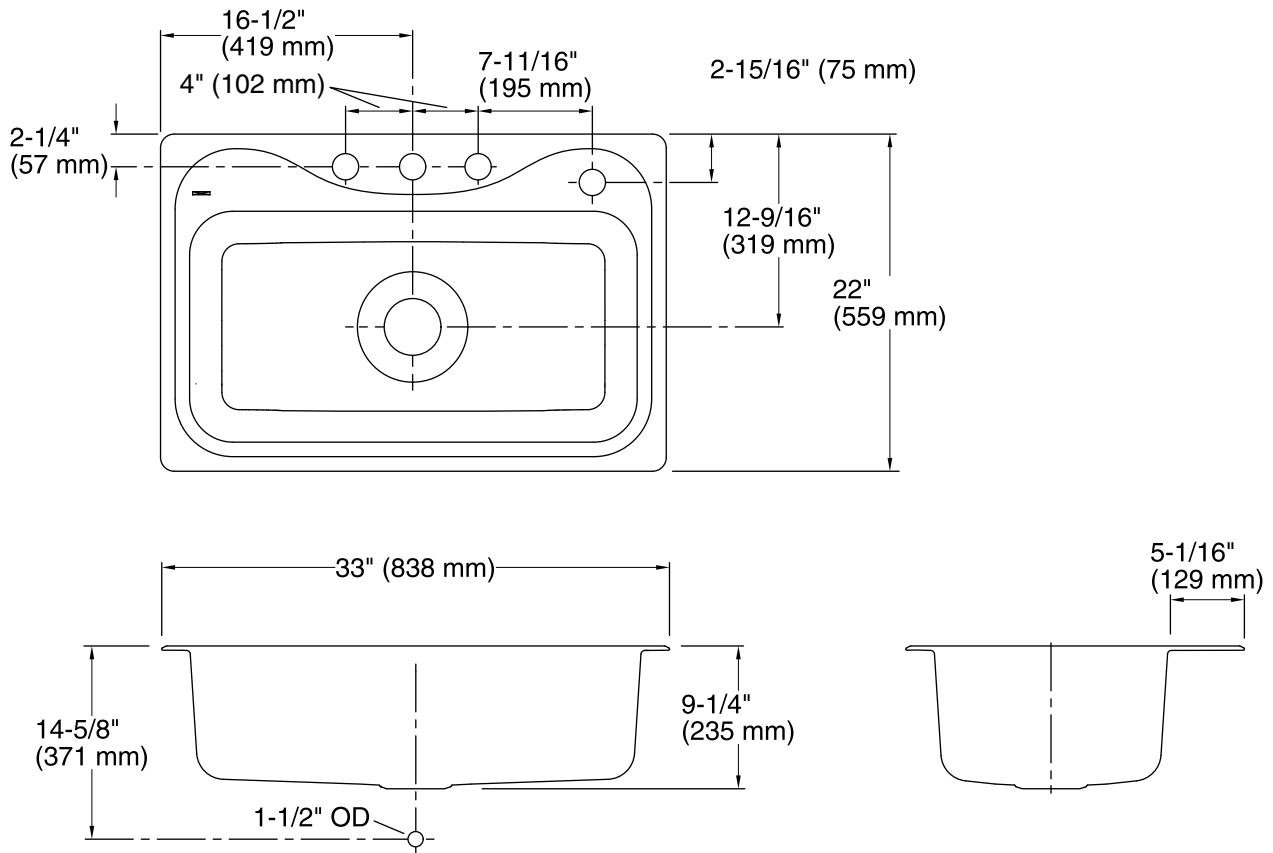

## Features

- Rectangular bowl.
- Four faucet holes.
- Satin deck and luster bowl finishes.
- SilentShield® sound-absorption technology offers quieter performance.
- 33" (838 mm) x 22" (559 mm) x 9-1/4" (235 mm)

## Components

Product includes:

1150001 Installation Clips

## STERLING® Warranty - Stainless Steel Sinks

See website for detailed warranty information.

**Technical Information**

All product dimensions are nominal.

- Bowl configuration: Single
- Installation: Top-mount
- Min. base cabinet width: 36" (914 mm)
- Bowl area (Only)
  - Length: 29-1/4" (743 mm)
  - Width: 15" (381 mm)
  - Bowl depth: 9-1/4" (235 mm)
  - Water depth: 9" (229 mm)
- Number of deck holes: 4
- Faucet hole(s): 1-7/16" (37 mm)
- Drain hole: 3-5/8" (92 mm)
- Template: 1032929-7, not required, not included