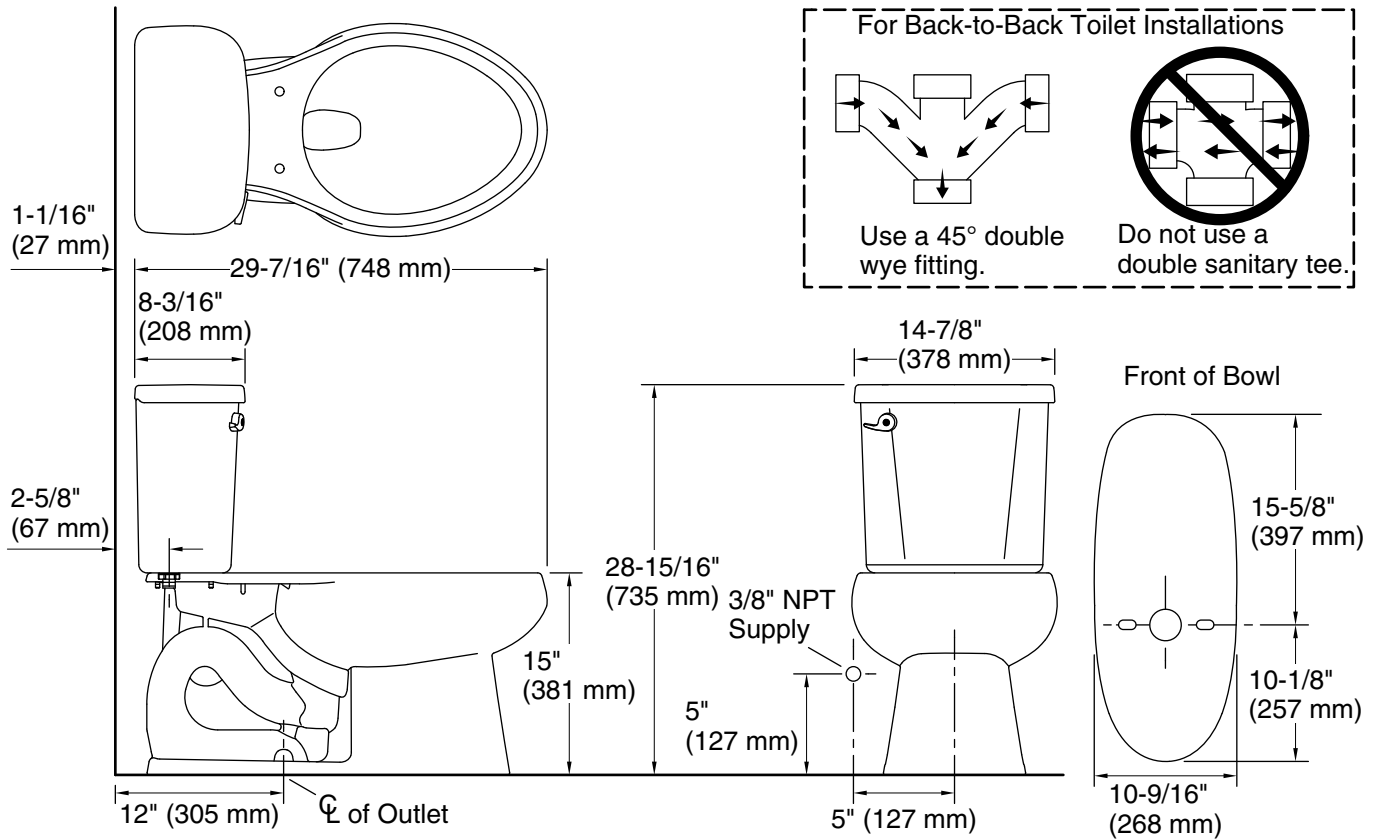

## Features

- Two-piece toilet.
- Elongated bowl offers added room and comfort.
- Standard height.
- 1.28 gallons per flush (gpf).
- Standard left-hand Polished Chrome trip lever included.
- 2-1/8" fully-glazed trapway.

## Installation

- Three-bolt quick-connect installation.
- Standard 12" rough-in.
- Seat and supply line not included.

For the most current Specification Sheet, go to [www.sterlingplumbing.com](http://www.sterlingplumbing.com).

11-23-2019 05:32 - US

**Technical Information**

All product dimensions are nominal.

- Toilet type: Two-piece, Floor-mount
- Waste Outlet: Floor
- Bowl shape: Elongated
- Flush type: Gravity siphon jet
- Trap passageway: 8-1/8" (206 mm)
- Water Consumption
  - Full: 1.28 gpf (4.8 lpf)
- Rough-in: 12" (305 mm)

**Notes**

- Install this product according to the installation instructions.
- For back-to-back toilet installations: Use only a 45° double wye fitting.