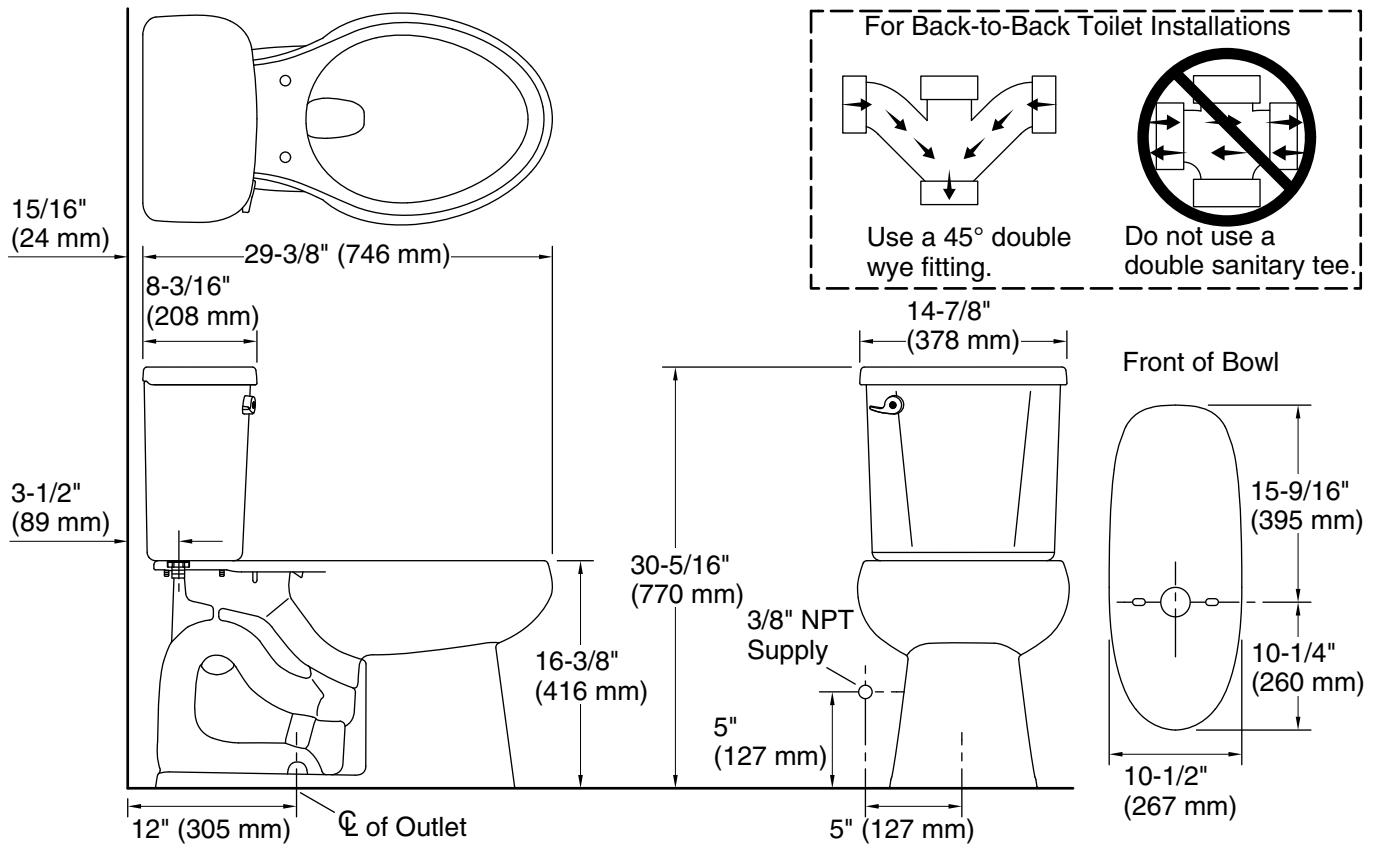

Features

- Two-piece toilet.
- Elongated bowl offers added room and comfort.
- Comfort Height® feature offers chair-height seating that makes sitting down and standing up easier for most adults.
- 1.28 gallons per flush (gpf).
- Standard left-hand Polished Chrome trip lever included.
- 2-1/8" fully-glazed trapway.
- Combination consists of 403317 bowl and 402362 tank.

Included Components

Product consists of:

- 403317 elongated toilet bowl
- 402362 Toilet tank

Additional Components:

- Tank cover
- Tank hardware accessory pack
- Tank mounting pack
- Trip lever

ADA **CSA B651** **OBC**

See website for detailed warranty information.

Available Colors/Finishes

Color tiles intended for reference only.

Color	Code	Description
	0	White
	96	KOHLER Biscuit

Technical Information

All product dimensions are nominal.

- Toilet type: Two-piece, Floor-mount
- Waste Outlet: Floor
- Bowl shape: Elongated
- Flush type: Gravity siphon jet
- Trap passageway: 2-1/8" (54 mm)
- Water surface size: 9-1/2" x 7" (241 mm x 178 mm)
- Rim to water surface: 6-1/2" (165 mm)
- Rough-in: 12" (305 mm)
- Seat-mounting holes: 5-1/2" (140 mm)