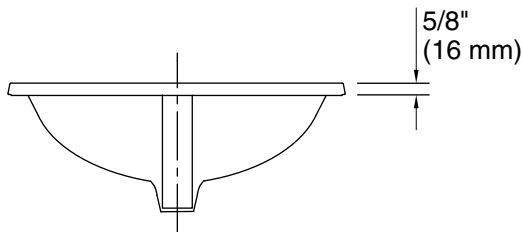

Recommended ADA Installation