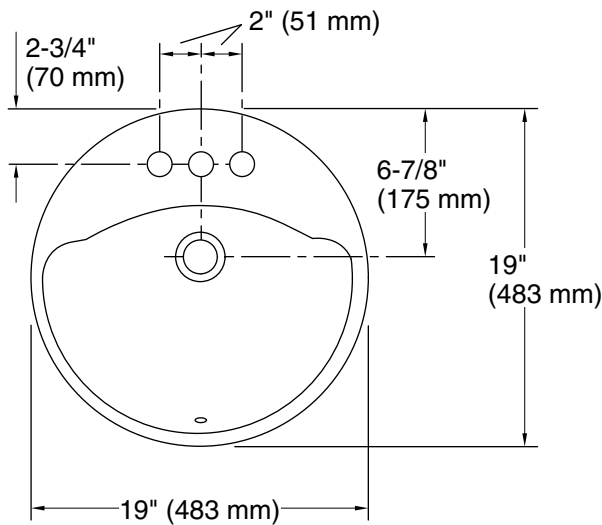

Recommended ADA Installation