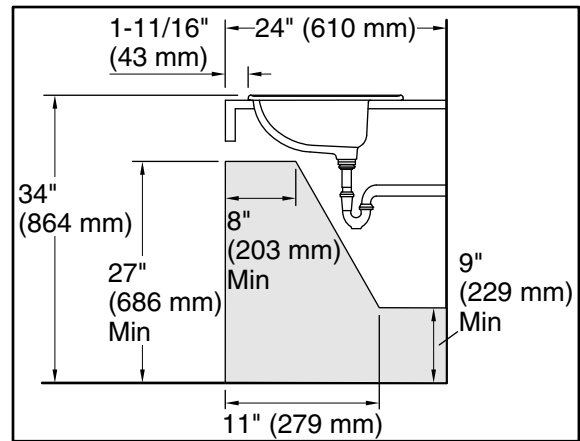

Recommended ADA Installation