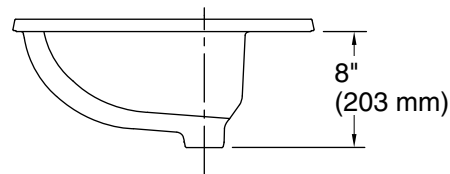

## Available Colors/Finishes

*Color tiles intended for reference only.*

Color	Code	Description
	0	White
	96	KOHLER Biscuit

1-800-STERLING (1-800-783-7546)

Kohler Co. reserves the right to make revisions without notice to product specifications.

### Technical Information

All product dimensions are nominal.

Bowl configuration:	Single
Installation:	Drop-in
Bowl area (Only):	Length: 15-3/4" (400 mm) Width: 12-5/8" (321 mm) Water depth: 4-7/8" (124 mm)
Number of deck holes:	3
Faucet hole spacing:	4" (102 mm)
Faucet hole(s):	1-3/16" (30 mm)
Drain hole:	1-3/4" (44 mm)
Template:	1003766-7, required, included