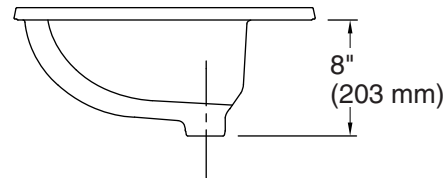

Technical Information

All product dimensions are nominal.

- Bowl configuration: Single
- Installation: Drop-in
- Bowl area (Only): Length: 15-3/4" (400 mm)
  Width: 12-5/8" (321 mm)
  Water depth: 4-7/8" (124 mm)
- Number of deck holes: 3
- Faucet hole spacing: 8" (203 mm)
- Faucet hole(s): 1-3/16" (30 mm)
- Drain hole: 1-3/4" (44 mm)
- Template: 1003766-7, required, included

Notes

- Install this product according to the installation instructions.
- Measure your actual product for roughing-in details.
- ADA compliant when installed to the specific requirements of these regulations.