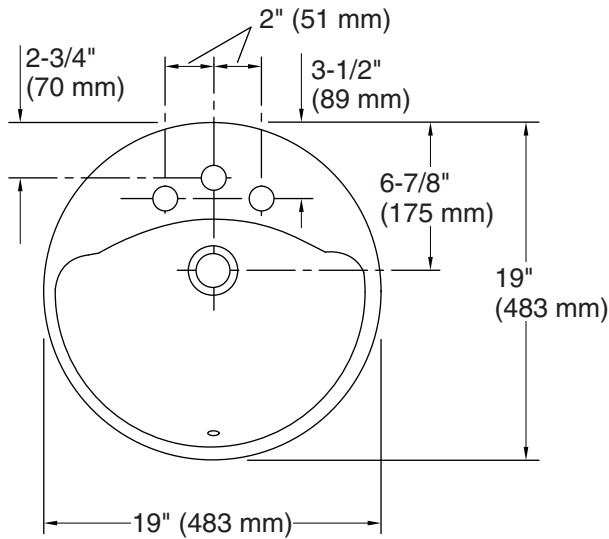

## Features

- 8" (203 mm) widespread faucet holes.
- Center drain and overflow.

For the most current Specification Sheet, go to [www.sterlingplumbing.com](http://www.sterlingplumbing.com).

5-29-2021 19:17 - US/CA/MX

Recommended ADA Installation

**Technical Information**

All product dimensions are nominal.

- Bowl configuration: Single
- Installation: Drop-in
- Bowl area (Only): Length: 15-3/4" (400 mm)  
Width: 12-5/8" (321 mm)  
Water depth: 4-7/8" (124 mm)
- Number of deck holes: 3
- Faucet hole spacing: 8" (203 mm)
- Faucet hole(s): 1-3/16" (30 mm)
- Drain hole: 1-3/4" (44 mm)
- Template: 1003766-7, required, included