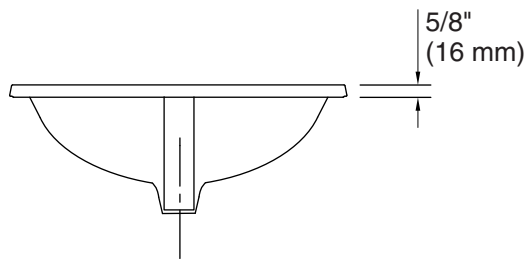

For the most current Specification Sheet, go to [www.sterlingplumbing.com](http://www.sterlingplumbing.com).

5-29-2021 19:17 - US/CA/MX

Recommended ADA Installation

**Technical Information**

All product dimensions are nominal.

- Bowl configuration: Single
- Installation: Drop-in
- Bowl area (Only): Length: 15-3/4" (400 mm)  
Width: 12-5/8" (321 mm)  
Water depth: 4-7/8" (124 mm)
- Number of deck holes: 3
- Faucet hole spacing: 8" (203 mm)
- Faucet hole(s): 1-3/16" (30 mm)
- Drain hole: 1-3/4" (44 mm)
- Template: 1003766-7, required, included