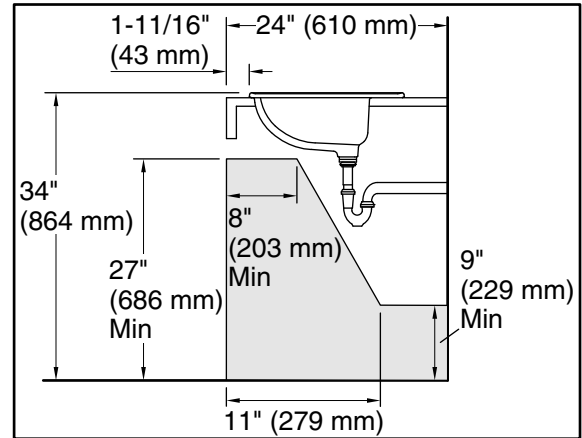

## Features

- 8" (203 mm) widespread faucet holes.
- Center drain and overflow.

For the most current Specification Sheet, go to [www.sterlingplumbing.com](http://www.sterlingplumbing.com).

5-29-2021 19:17 - US/CA/MX

Recommended ADA Installation

**Technical Information**

All product dimensions are nominal.

- Bowl configuration: Single
- Installation: Drop-in
- Bowl area (Only): Length: 15-3/4" (400 mm)  
Width: 12-5/8" (321 mm)  
Water depth: 4-7/8" (124 mm)
- Number of deck holes: 3
- Faucet hole spacing: 8" (203 mm)
- Faucet hole(s): 1-3/16" (30 mm)
- Drain hole: 1-3/4" (44 mm)
- Template: 1003766-7, required, included