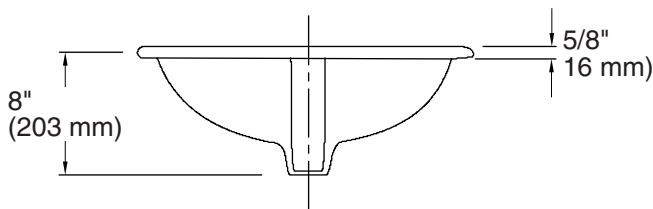

## Available Colors/Finishes

*Color tiles intended for reference only.*

Color	Code	Description
	0	White
	96	KOHLER Biscuit

1-800-STERLING (1-800-783-7546)

Kohler Co. reserves the right to make revisions without notice to product specifications.

### Technical Information

All product dimensions are nominal.

Bowl configuration:	Single
Installation:	Drop-in
Bowl area (Only):	Length: 17" (432 mm) Width: 10-7/8" (276 mm) Water depth: 4-7/8" (124 mm)
Number of deck holes:	3
Faucet hole spacing:	8" (203 mm)
Faucet hole(s):	1-3/16" (30 mm)
Drain hole:	1-3/4" (44 mm)
Template:	1003767-7, required, included