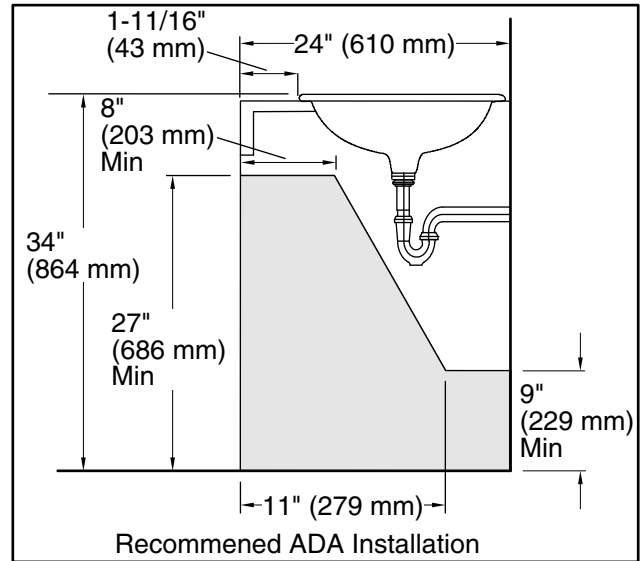

## Features

- 8" (203 mm) widespread faucet holes.
- Center drain and overflow.

### Technical Information

All product dimensions are nominal.

Bowl configuration:	Single
Installation:	Drop-in
Bowl area (Only):	Length: 17" (432 mm) Width: 10-7/8" (276 mm) Water depth: 4-7/8" (124 mm)
Number of deck holes:	3
Faucet hole spacing:	8" (203 mm)
Faucet hole(s):	1-3/16" (30 mm)
Drain hole:	1-3/4" (44 mm)
Template:	1003767-7, required, included