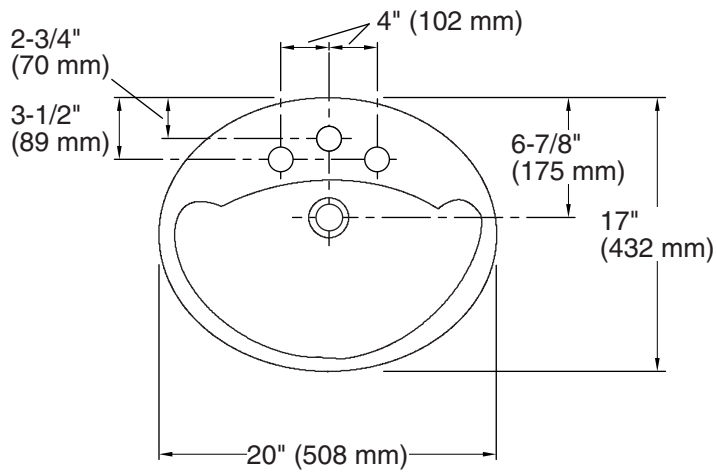

## Features

- 8" (203 mm) widespread faucet holes.
- Center drain and overflow.

### Technical Information

All product dimensions are nominal.

Bowl configuration:	Single
Installation:	Drop-in
Bowl area (Only):	Length: 17" (432 mm) Width: 10-7/8" (276 mm) Water depth: 4-7/8" (124 mm)
Number of deck holes:	3
Faucet hole spacing:	8" (203 mm)
Faucet hole(s):	1-3/16" (30 mm)
Drain hole:	1-3/4" (44 mm)
Template:	1003767-7, required, included