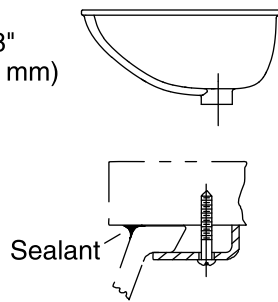

52047 Clamp Accessory Pack, 4 Ea.

**ADA**

**Codes/Standards**

ASME A112.19.2/CSA B45.1

ADA

ICC/ANSI A117.1

**STERLING® Warranty - Toilets and Lavatories**

See website for detailed warranty information.

**Available Color/Finishes**

*Color tiles intended for reference only.*

**Color Code Description**

	0	White
	96	KOHLER Biscuit

**Technical Information**

All product dimensions are nominal.

Bowl configuration: Single

Installation: Under-mount

Bowl area (Only) Water depth: 4" (102 mm)

Drain hole: 1-3/4" (44 mm)

Template: 1034559-7, required, included

**Notes**

Install this product according to the installation instructions.