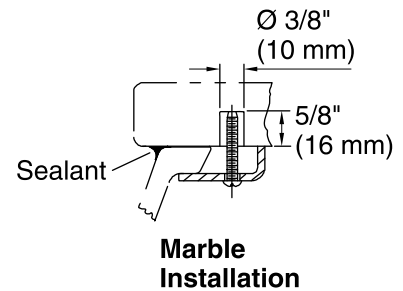

52047 Clamp Accessory Pack, 4 Ea.

**ADA**

**Codes/Standards**

ASME A112.19.2/CSA B45.1

ADA

ICC/ANSI A117.1

**STERLING® Warranty - Toilets and Lavatories**

See website for detailed warranty information.

**Available Color/Finishes**

*Color tiles intended for reference only.*

**Color Code Description**

	0	White
	96	KOHLER Biscuit

**Technical Information**

All product dimensions are nominal.

Bowl configuration: Single

Installation: Under-mount

Bowl area (Only) Water depth: 4" (102 mm)

Drain hole: 1-3/4" (44 mm)

Template: 1034559-7, required, included

**Notes**

Install this product according to the installation instructions.