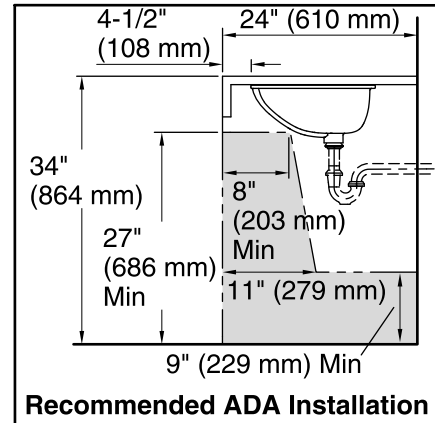

52047 Clamp Accessory Pack, 4 Ea.

**ADA**

**Codes/Standards**

ASME A112.19.2/CSA B45.1

ADA

ICC/ANSI A117.1

**STERLING® Warranty - Toilets and Lavatories**

See website for detailed warranty information.

**Available Color/Finishes**

*Color tiles intended for reference only.*

**Color Code Description**

	0	White
	96	KOHLER Biscuit

**Technical Information**

All product dimensions are nominal.

Bowl configuration: Single

Installation: Under-mount

Bowl area (Only) Water depth: 4" (102 mm)

Drain hole: 1-3/4" (44 mm)

Template: 1034559-7, required, included

**Notes**

Install this product according to the installation instructions.