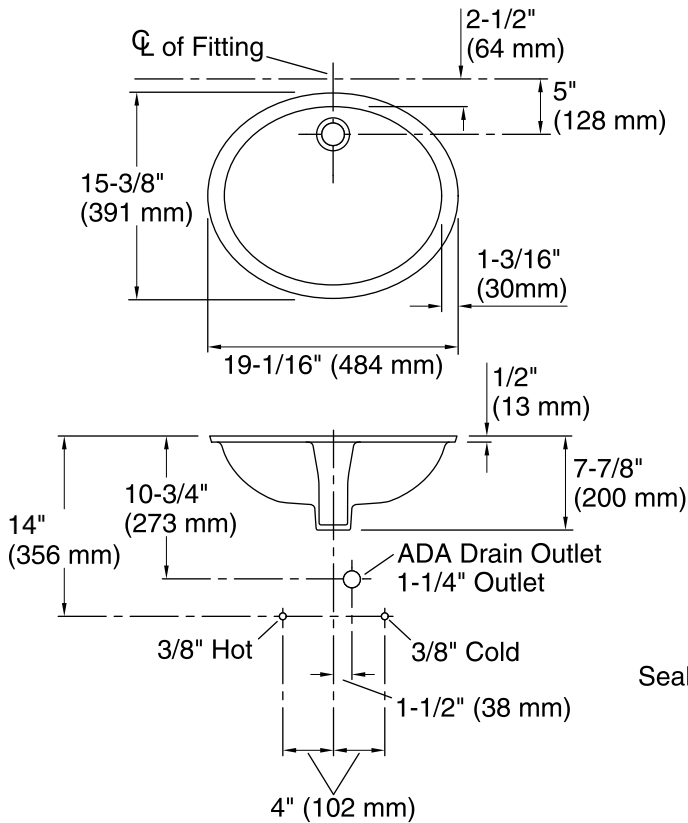

**Wescott®**  
Under-mount Bathroom Sink  
**442040**

**Features**

- Oval basin.
- With overflow.
- No faucet holes; requires wall- or counter-mount faucet.
- 17" (432 mm) x 13" (330 mm) x 7-7/8" (200 mm)

**Material**

- Vitreous china.

**Installation**

- Under-mount

**Recommended Accessories**

K-8998 P-Trap

**Components**

Product includes:

**Available Color/Finishes**

*Color tiles intended for reference only.*

**Color Code Description**

	0	White
	96	KOHLER Biscuit

**Technical Information**

All product dimensions are nominal.

Bowl configuration: Single

Installation: Under-mount

Bowl area (Only) Water depth: 4" (102 mm)

Drain hole: 1-3/4" (44 mm)

Template: 1034559-7, required, included

**Notes**

Install this product according to the installation instructions.