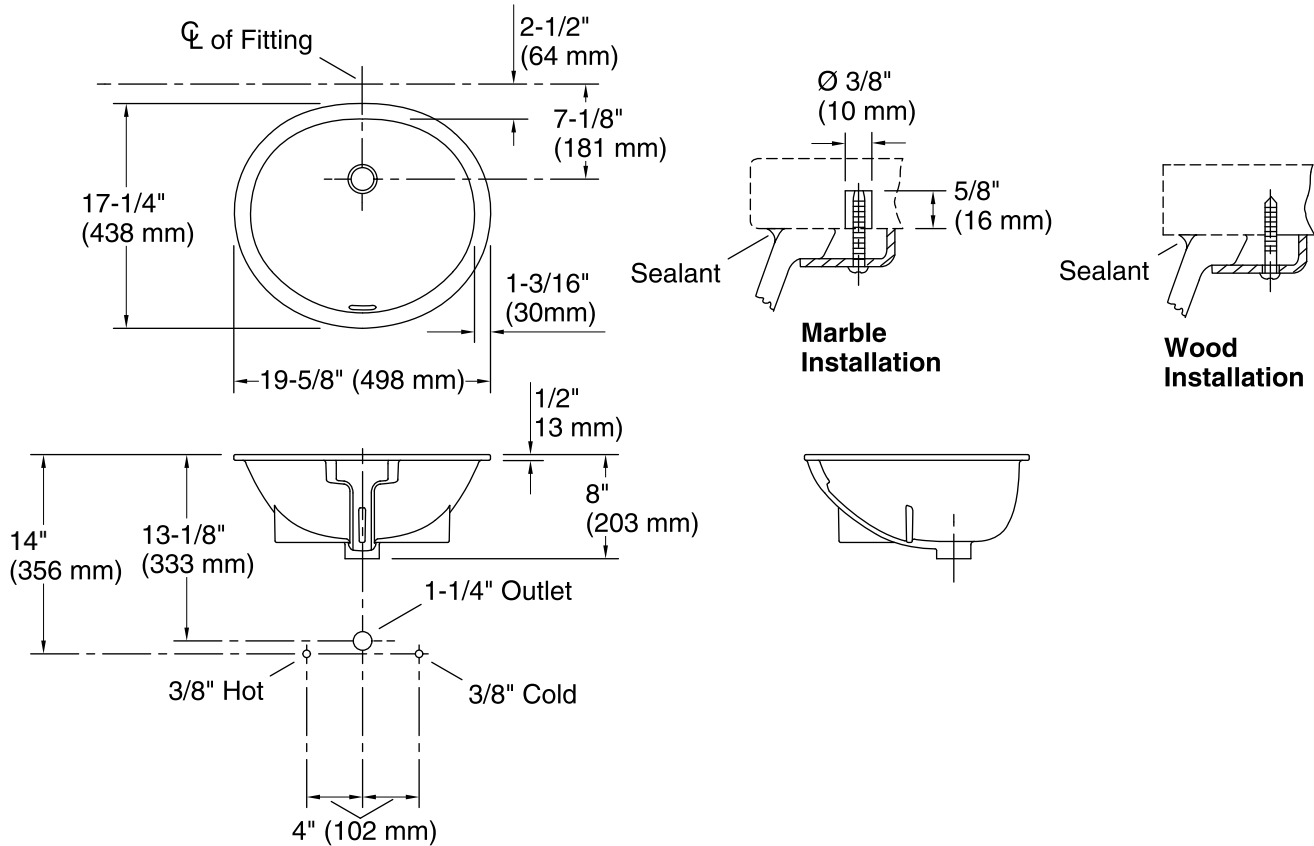

Features

- Oval basin.
- With overflow.
- No faucet holes; requires wall- or counter-mount faucet.
- 17" (432 mm) x 15" (381 mm) x 7-7/8" (200 mm)

Material

- Vitreous china.

Installation

- Under-mount

Recommended Accessories

K-8998 P-Trap

Components

Product includes:

52047 Clamp Accessory Pack, 4 Ea.

Codes/Standards

ASME A112.19.2/CSA B45.1

STERLING® Warranty - Toilets and Lavatories

See website for detailed warranty information.

Available Color/Finishes

Color tiles intended for reference only.

Color	Code	Description
	0	White
	96	KOHLER Biscuit

Technical Information

All product dimensions are nominal.
 Bowl configuration: Single
 Installation: Under-mount
 Bowl area (Only) Water depth: 4" (102 mm)
 Drain hole: 1-3/4" (44 mm)
 Template: 1034558-7, required, included

Notes

Install this product according to the installation instructions.
 Measure your actual product for roughing-in details.