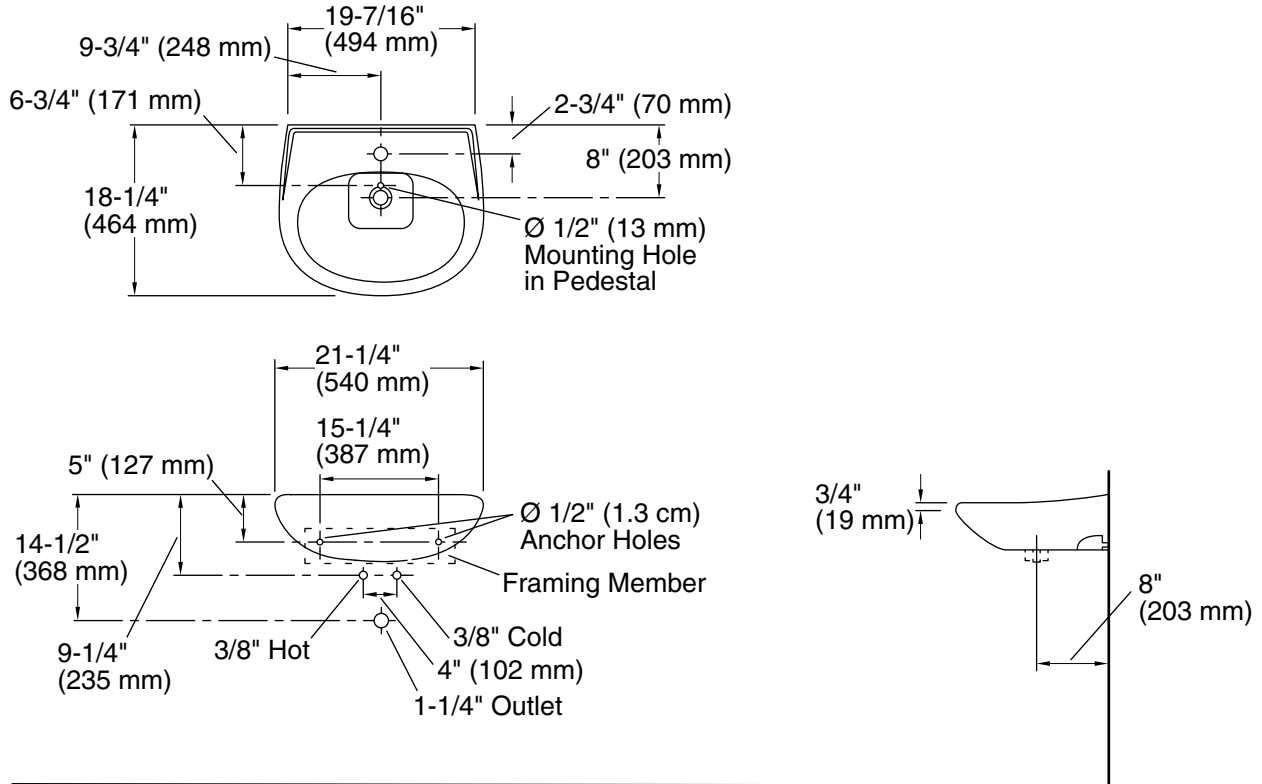

Technical Information

All product dimensions are nominal.

- Bowl configuration: Single
- Installation: Pedestal
- Bowl area (Only): Length: 18-1/4" (464 mm)
  Width: 11-5/8" (295 mm)
  Water depth: 4" (102 mm)
- Number of deck holes: 1
- Drain hole: 1-3/4" (44 mm)

Notes

Install this product according to the installation instructions.
Measure your actual product for roughing-in details.