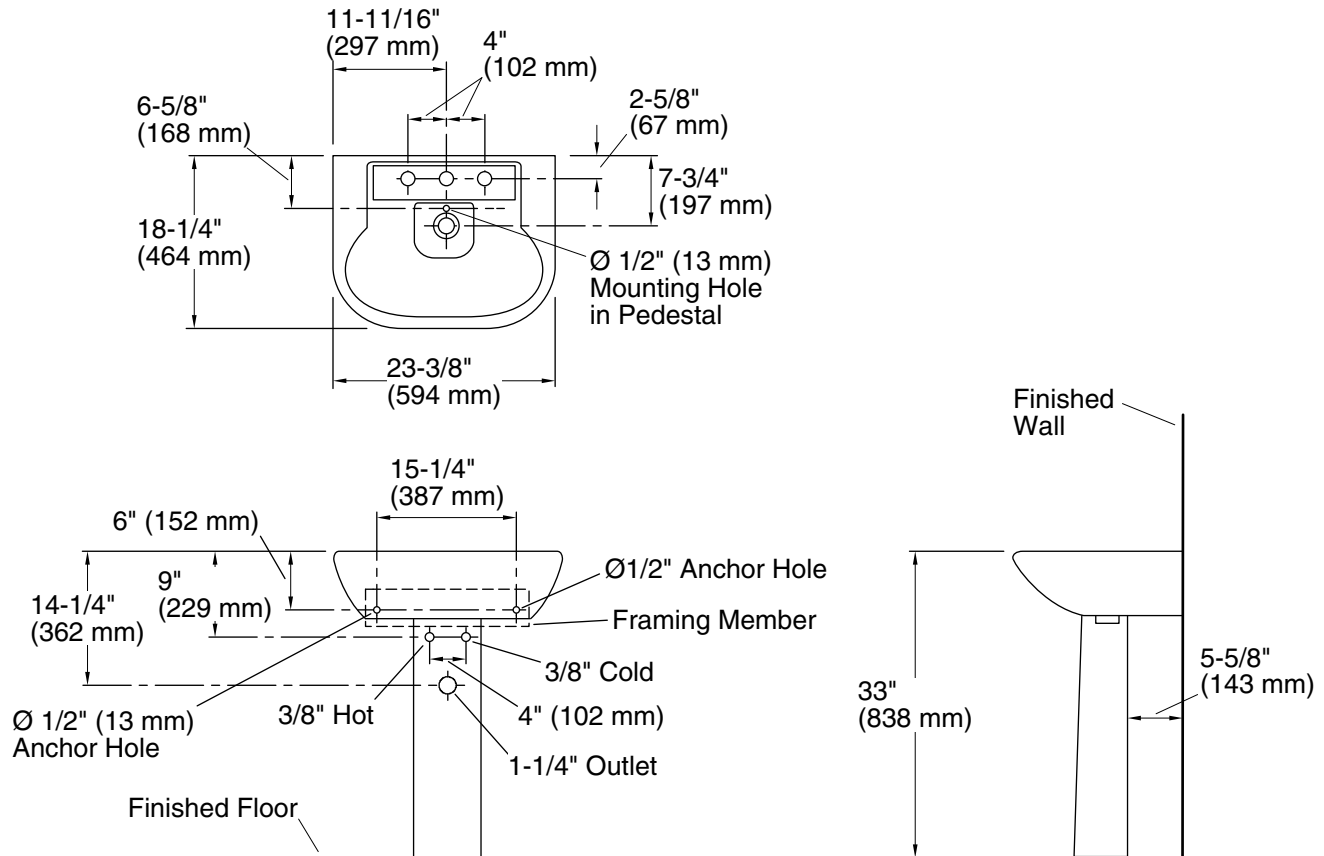

Sacramento®

Pedestal bathroom sink basin
446128

Features

- Wall-mount or for use with pedestal 448120.
- 8" (203 mm) widespread faucet holes.
- Center drain and overflow.

Material

- Grade A vitreous china with a hard, glossy finish.

Available Colors/Finishes

Color tiles intended for reference only.

Color	Code	Description
	0	White
	96	KOHLER Biscuit

Technical Information

All product dimensions are nominal.

- Bowl configuration: Single
- Installation: Pedestal
- Bowl area (Only): Length: 18-1/4" (464 mm)
Width: 11-5/8" (295 mm)
Water depth: 4" (102 mm)
- Number of deck holes: 3
- Faucet hole spacing: 8" (203 mm)
- Drain hole: 1-3/4" (44 mm)

Notes

- Install this product according to the installation instructions.
- Measure your actual product for roughing-in details.