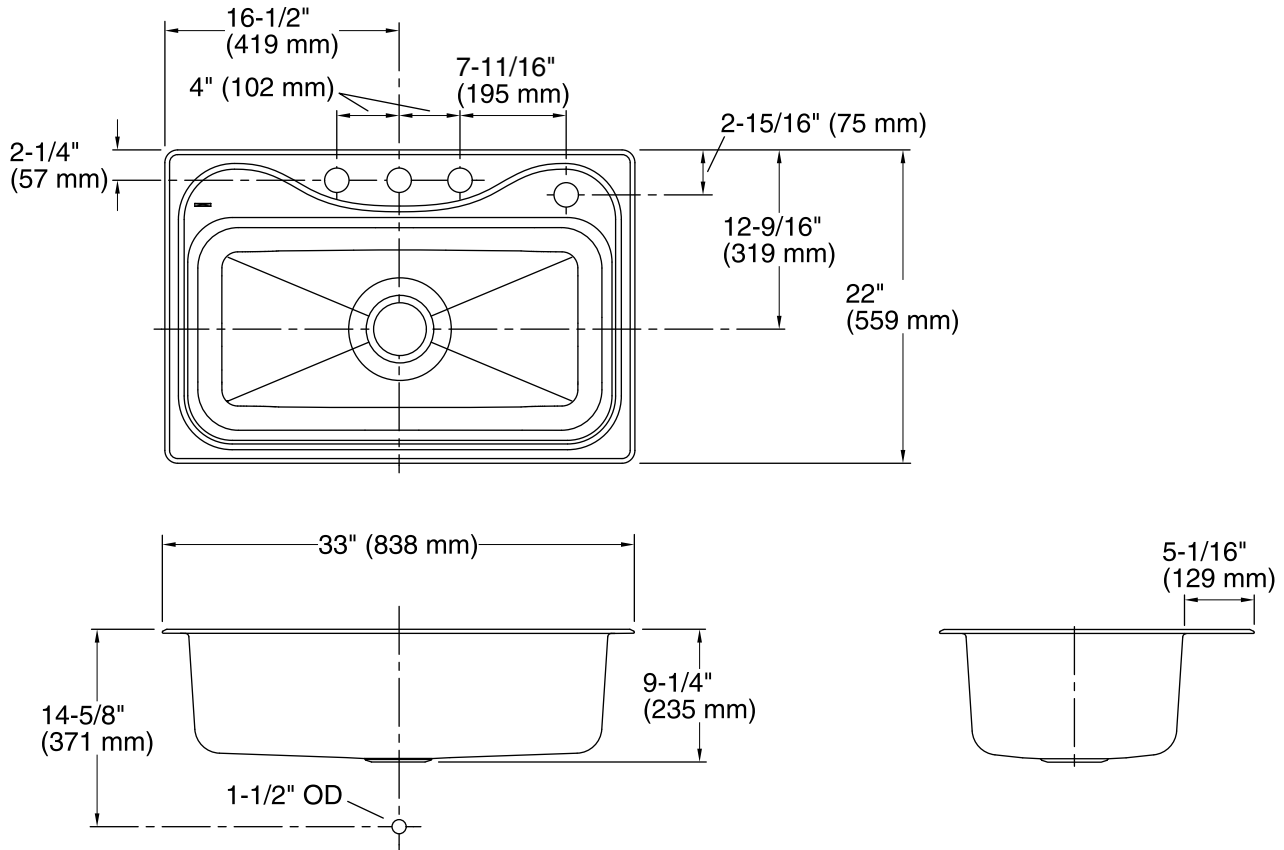

## Features

- Rectangular bowl.
- Four faucet holes.
- Satin deck and luster bowl finishes.
- SilentShield® sound-absorption technology offers quieter performance.
- 33" (838 mm) x 22" (559 mm) x 9-1/4" (235 mm)

## Components

Product includes:

1150001 Installation Clips

## STERLING® Warranty - Stainless Steel Sinks

See website for detailed warranty information.

**Technical Information**

All product dimensions are nominal.

- Bowl configuration: Single
- Installation: Top-mount
- Min. base cabinet width: 36" (914 mm)
- Bowl area (Only)
  - Length: 29-1/4" (743 mm)
  - Width: 15" (381 mm)
  - Bowl depth: 9-1/4" (235 mm)
  - Water depth: 9" (229 mm)
- Number of deck holes: 4
- Faucet hole(s): 1-7/16" (37 mm)
- Drain hole: 3-5/8" (92 mm)
- Template: 1032929-7, not required, not included