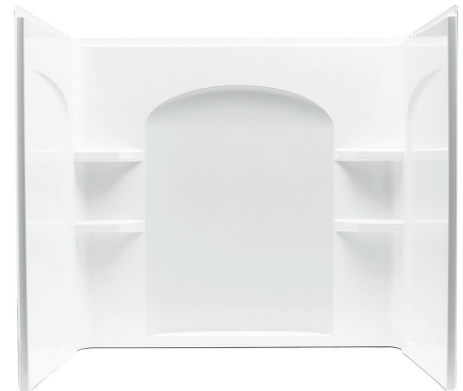

Ensemble™

60" x 32" Curve Bath/Shower Wall Set

71224100

Features

- Compression molded from our exclusive solid Vikrell® material.
- Modular design allows it to be moved around corners and through doorways with ease.
- Durable high gloss finish.
- Curve wall with a smooth, contemporary look and ample shelving.

Installation

- Some caulk required for proper installation.

Codes/Standards

CSA B45.5/IAPMO Z124
ASTM E162
ASTM E662
Greenguard UL 2818 - Gold

STERLING® Warranty - Fixtures Made of Solid Vikrell Material

See website for detailed warranty information.

Available Color/Finishes

Color tiles intended for reference only.

Color	Code	Description

	0	White
	96	Biscuit

USA/Canada: 1-800-STERLING (1-800-783-7546)

Kohler Co. reserves the right to make revisions without notice to product specifications.

For the most current Specification Sheet, go to www.sterlingplumbing.com.

11-13-2015 04:10