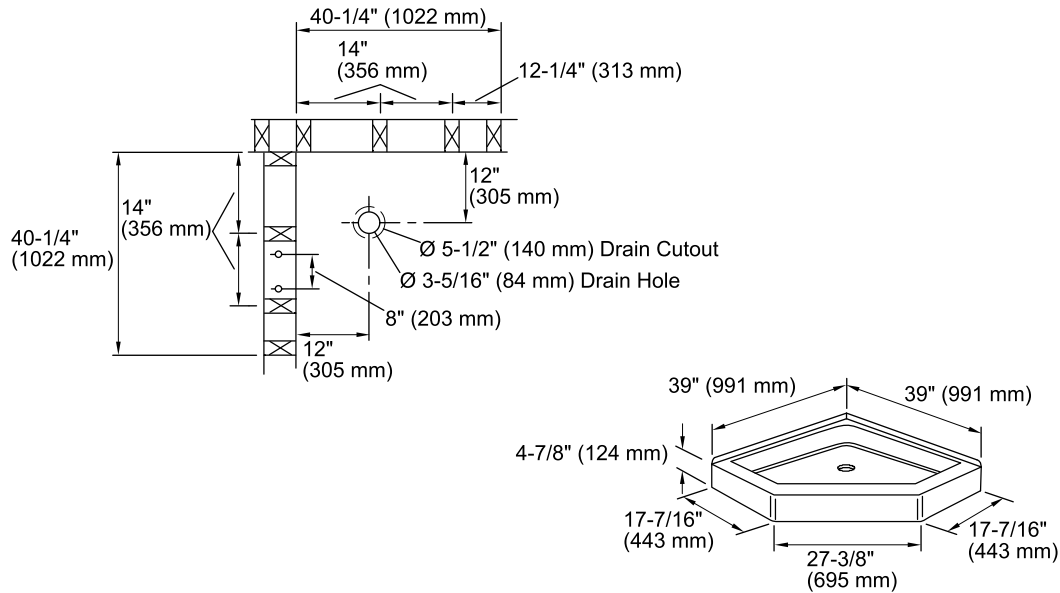

Technical Information

All product dimensions are nominal.

- Installation: Corner
- Drain location: Center
- Minimum flat for door: 3" (76 mm)
- Threshold height: 4-7/8" (124 mm)

Notes

- Install this product according to the installation instructions.
- Measure your actual product for roughing-in details.