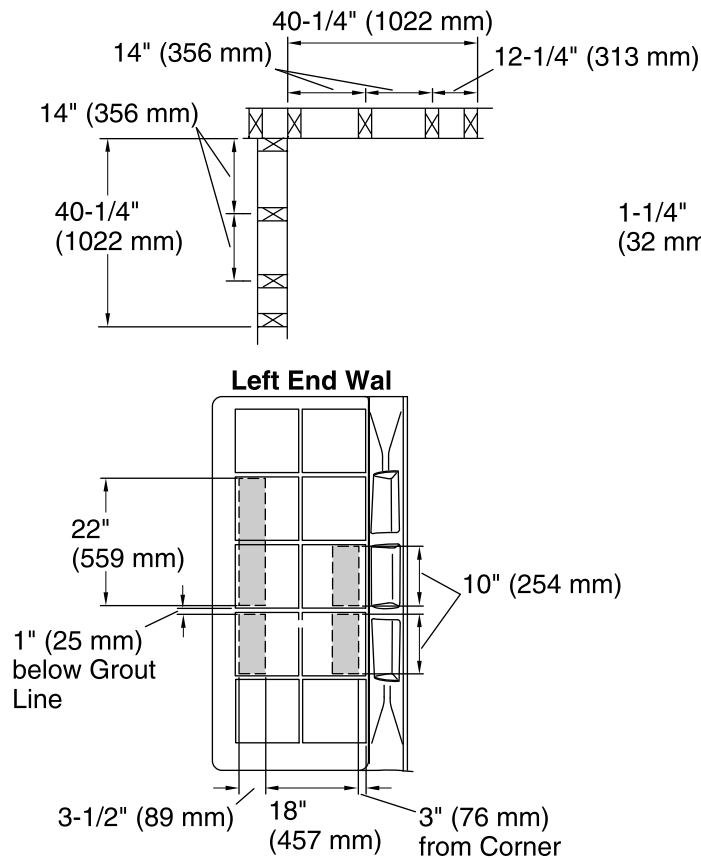

For the most current Specification Sheet, go to www.sterlingplumbing.com.

11-13-2017 04:24

Note: Right end wall is the same as left end wall, only mirrored.

■ Backer board locations

Technical Information

All product dimensions are nominal.

Installation: Corner

Door height required: 74" (1880 mm)

Door width required: 27-3/8" (695 mm)

Notes

Install this product according to the installation instructions.

Measure your actual product for roughing-in details.