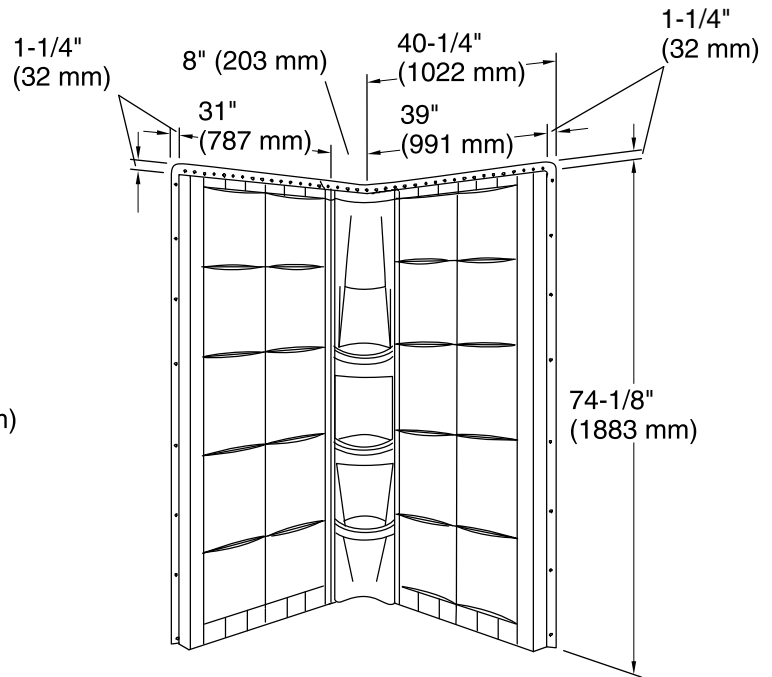

Intrigue™

39" Neo-Angle Shower Wall Set w/Backers

72044106

Features

- Durable high-gloss finish.
- Realistic tile pattern with three corner shelves for ample storage.
- Wall surround includes Age-in-Place backer boards for grab bar installation.
- For use with STERLING 72041100 shower base.
- 39" (991 mm) x 39" (991 mm) x 75-1/2" (1918 mm)

For the most current Specification Sheet, go to www.sterlingplumbing.com.

11-13-2017 04:24

Note: Right end wall is the same as left end wall, only mirrored.

■ Backer board locations

Technical Information

All product dimensions are nominal.

Installation: Corner

Door height required: 74" (1880 mm)

Door width required: 27-3/8" (695 mm)

Notes

Install this product according to the installation instructions.

Measure your actual product for roughing-in details.