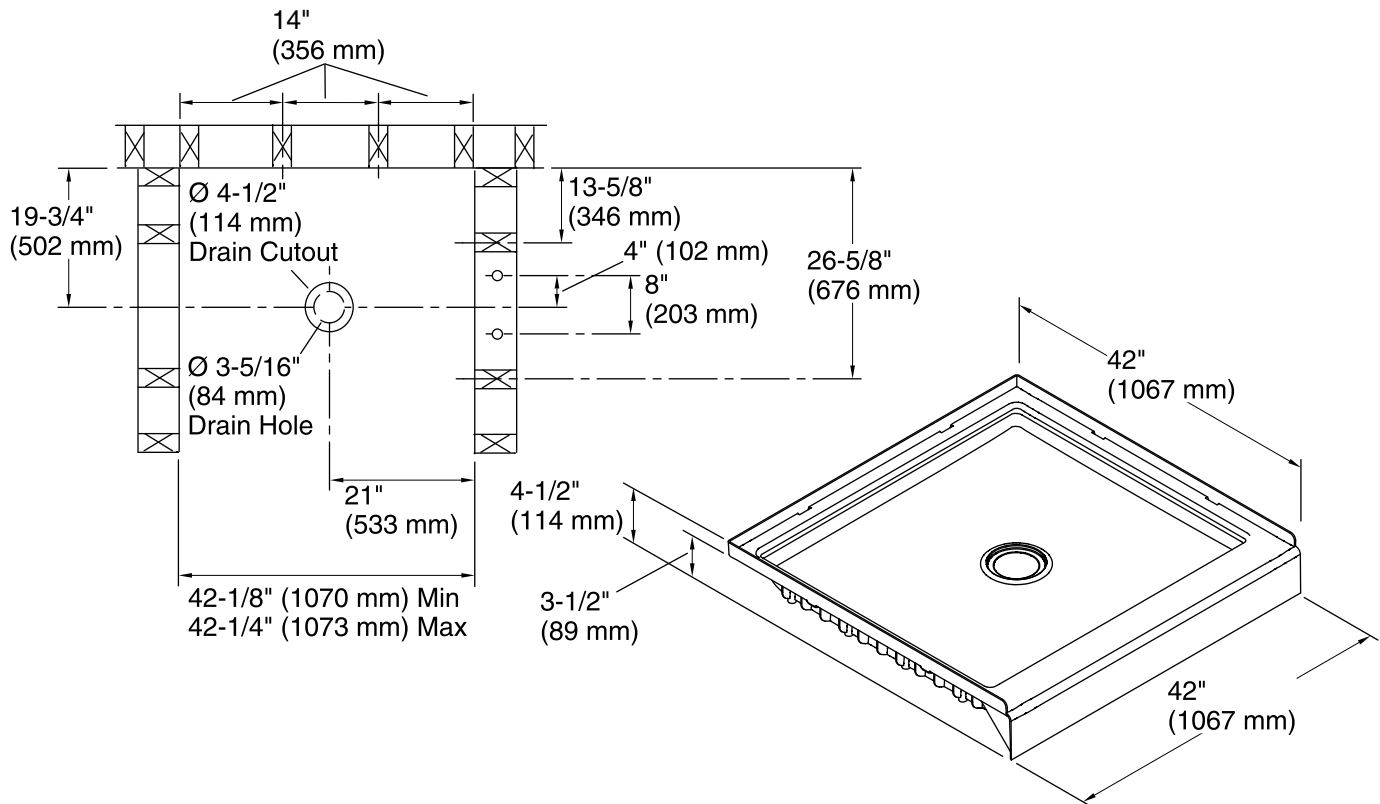

**Ensemble™**  
42" Square Shower Base  
**72151100**

**Features**

- Durable high gloss finish.
- 42" (1067 mm) x 42" (1067 mm) x 3-1/2" (89 mm) base finished dimensions.

**Material**

- Compression molded from our exclusive Vikrell® material.

See website for detailed warranty information.

**Available Color/Finishes**

*Color tiles intended for reference only.*

Color	Code	Description
	0	White
	96	KOHLER Biscuit

**Technical Information**

- All product dimensions are nominal.
- Installation: 3-Wall Alcove
- Drain location: Center
- Drain hole diameter: 3-5/16" (84 mm)
- Basin area, bottom: 33-13/16" x 36-5/16" (859 mm x 922 mm)
- Minimum flat for door: 3" (76 mm)
- Threshold height: 3-1/2" (89 mm)