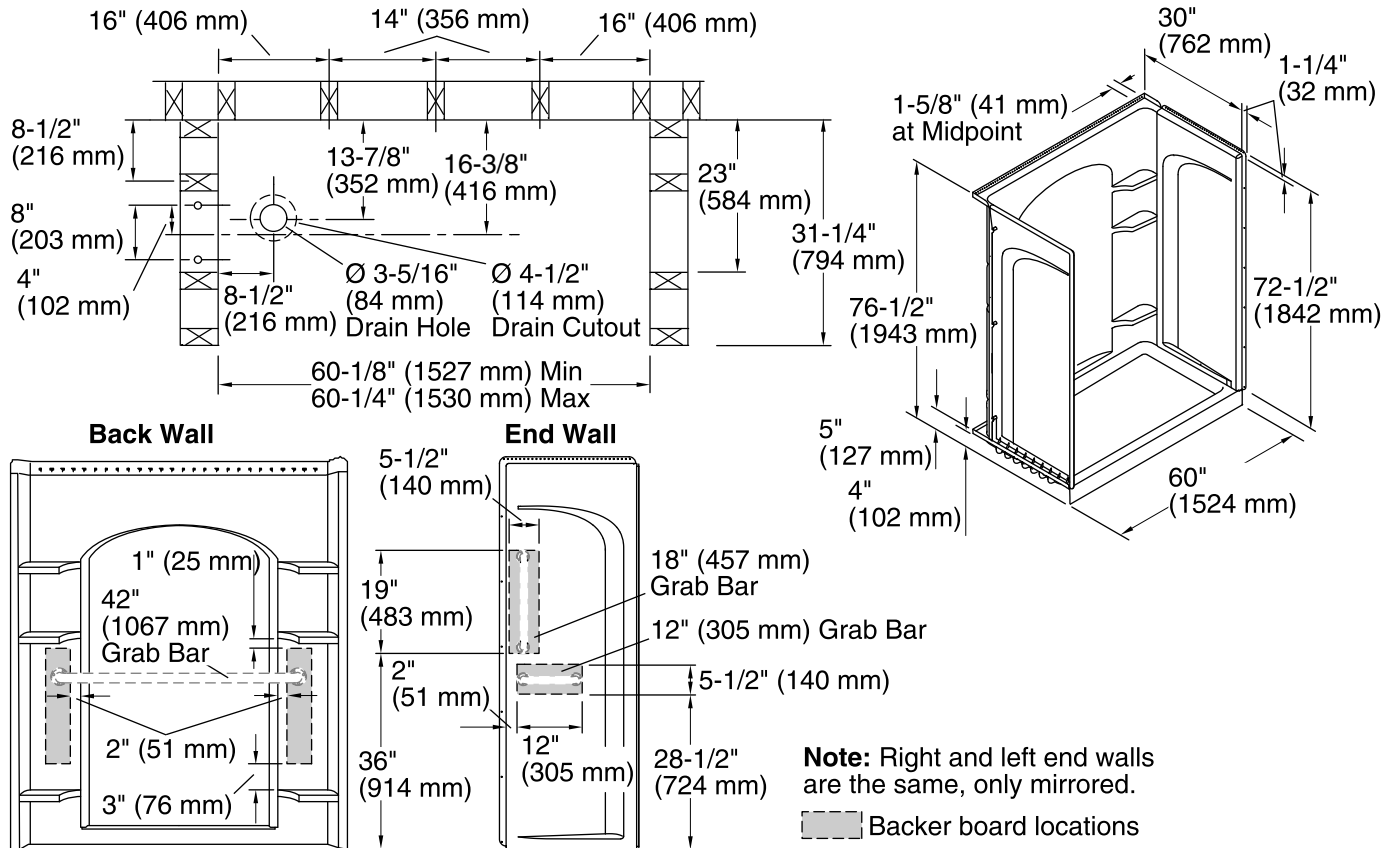

Components

Product includes:

- 72232106 60" Back Wall w/Backer Boards
- 72171110 60" x 30" Shower Receptor
- 72175106 Shower End Wall Set w/Backer Board

Codes/Standards

- CSA B45.5/IAPMO Z124
- ASTM E162
- ASTM E662
- Greenguard UL 2818 - Gold
- HUD, UM Bulletin 73
- CARB P2

12-3-2017 04:02

Technical Information

All product dimensions are nominal.

Installation: 3-Wall Alcove

Drain location: Left

Minimum flat for door: 3" (76 mm)

Threshold height: 4" (102 mm)

Door height required: 70-1/2" (1791 mm)

Door width required: 56-5/8" (1438 mm)

Notes

Install this product according to the installation instructions.