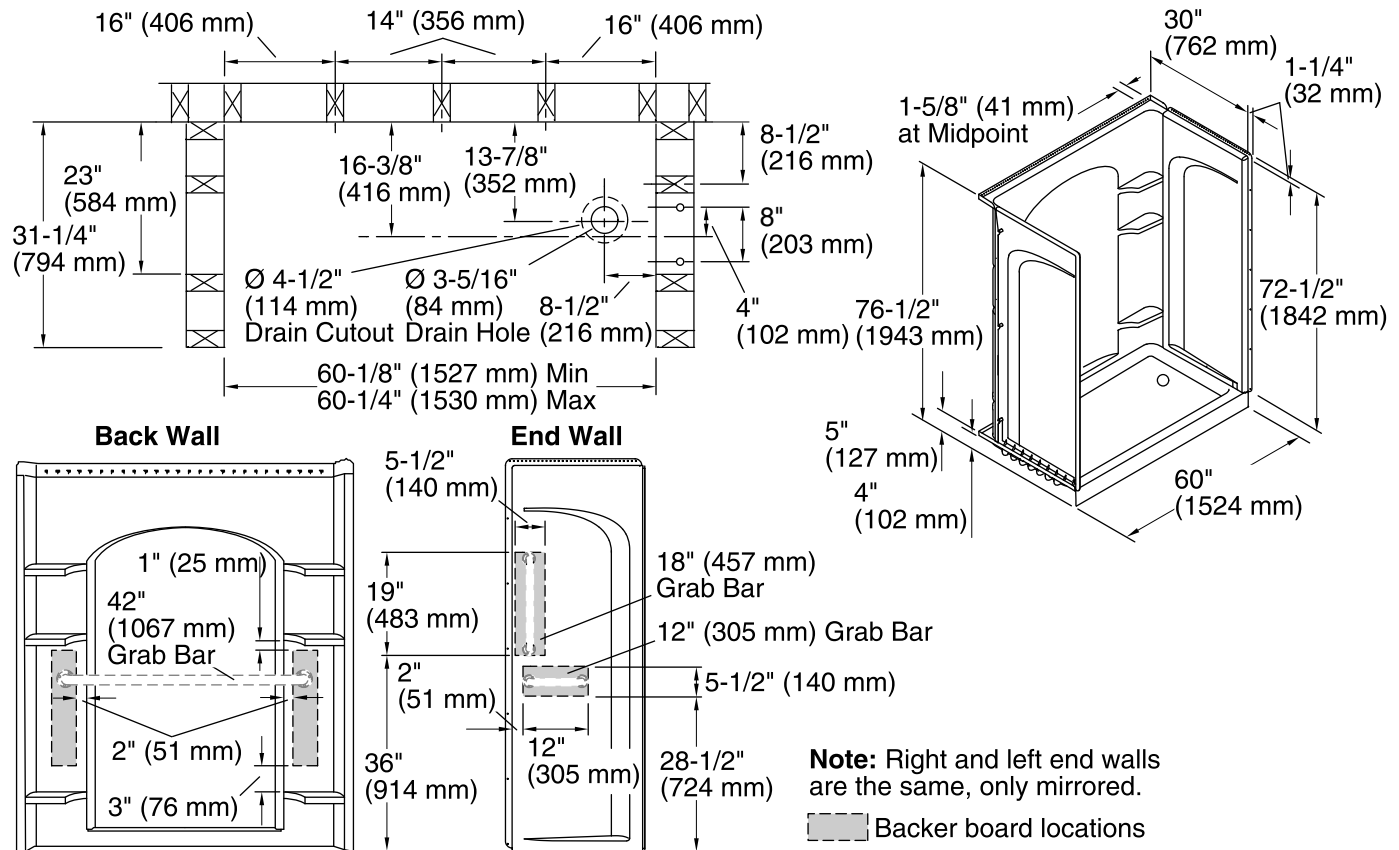

Components

Product includes:

- 72232106 60" Back Wall w/Backer Boards
- 72171120 60" x 30" Shower Receptor
- 72175106 Shower End Wall Set w/Backer Board

Codes/Standards

CSA B45.5/IAPMO Z124
ASTM E162
ASTM E662
Greenguard UL 2818 - Gold
HUD, UM Bulletin 73
CARB P2

12-3-2017 04:02

Technical Information

All product dimensions are nominal.

Installation: 3-Wall Alcove

Drain location: Right

Minimum flat for door: 3" (76 mm)

Threshold height: 4" (102 mm)

Door height required: 70-1/2" (1791 mm)

Door width required: 56-5/8" (1438 mm)

Notes

Install this product according to the installation instructions.

IMPORTANT! Grab bars must be installed at the specified backer board locations.

Size the drain cutout to fit the drain assembly that will be used.