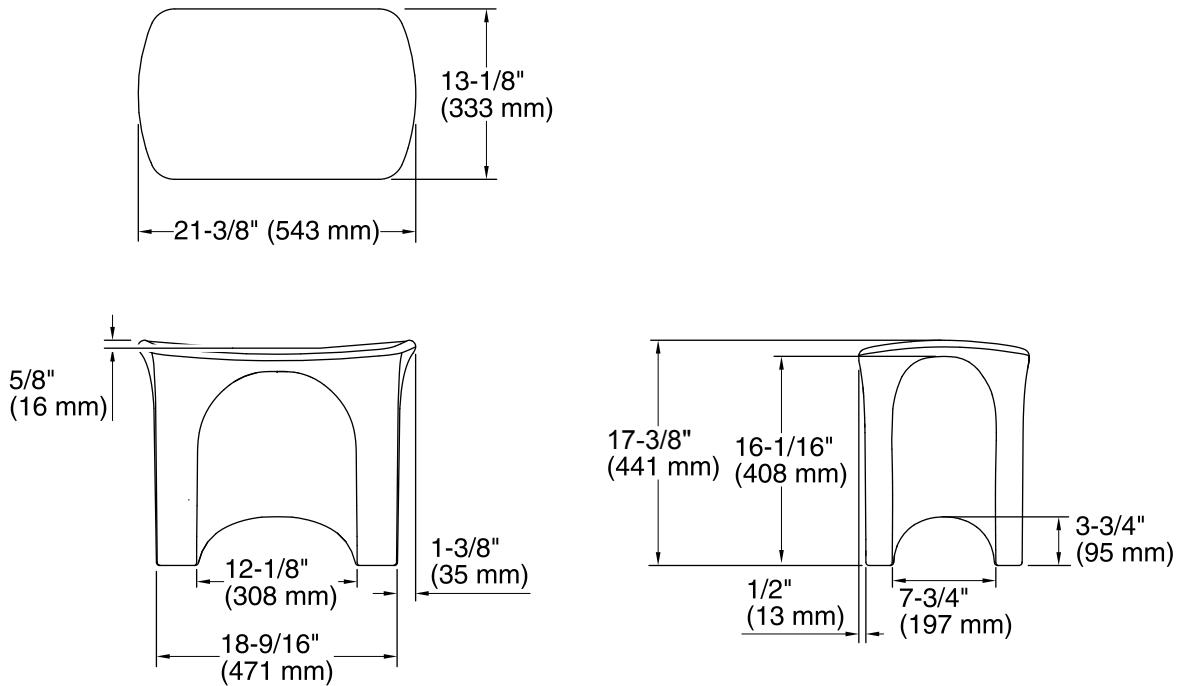

Features

- Integrated handles provide versatility inside and outside of the shower.
- Smooth, sleek design makes cleaning easy.
- Comfortable height and ample seating area provide stability.
- Sized to fit perfectly in any showering space.
- 21-7/8" (533 mm) x 17-3/8" (441 mm) x 13-1/8" (333 mm)

Recommended Accessories

- 80001012 12" Grab Bar
- 80001018 18" Grab Bar

Codes/Standards

None Applicable

STERLING® Warranty - Fixtures Made of Solid Vikrell Material

See website for detailed warranty information.

Available Color/Finishes

Color tiles intended for reference only.

Color	Code	Description
	0	White
	96	KOHLER Biscuit

Technical Information

All product dimensions are nominal.