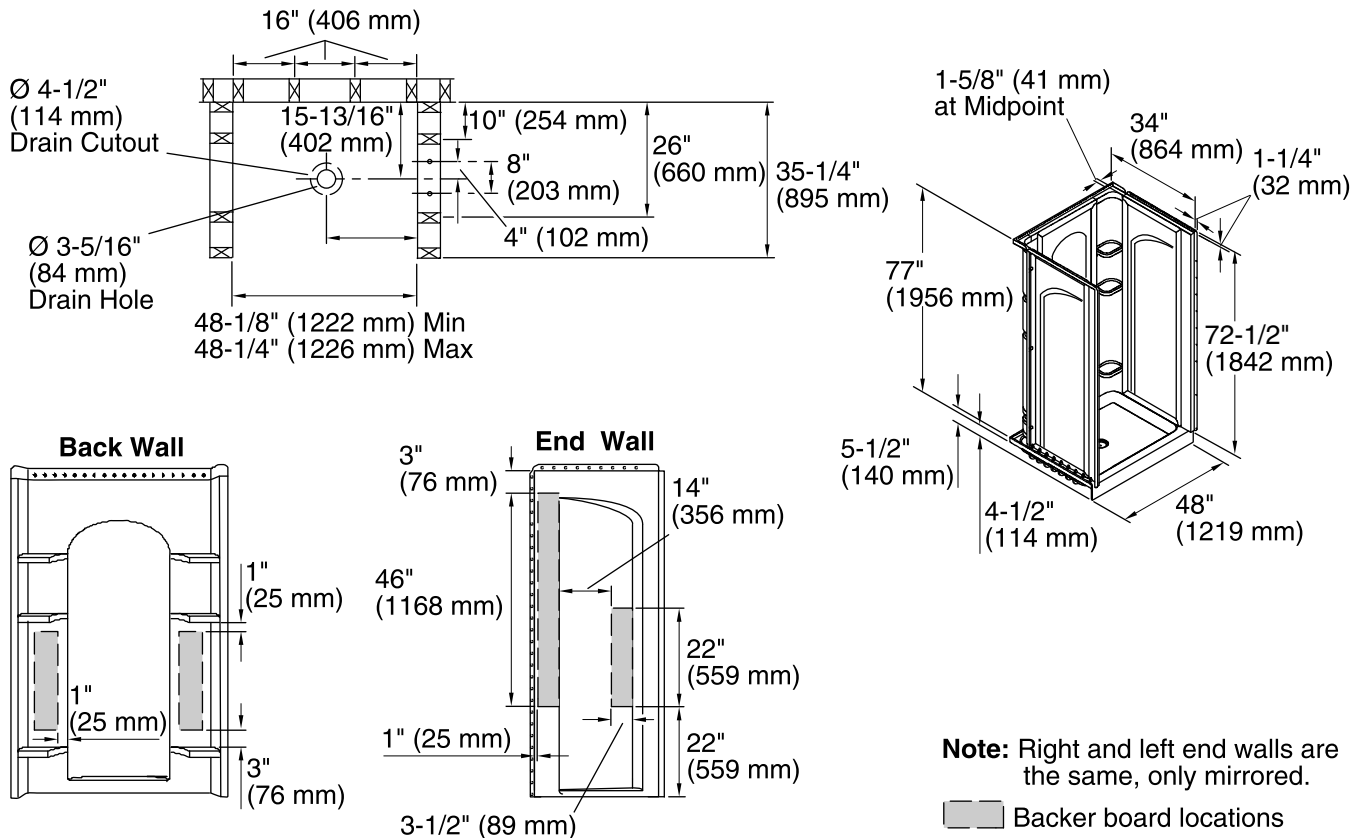

Components

Product includes:

- 72121100 48" Shower Base
- 72222106 48" Shower Back Wall w/Backer Boards
- 72205106 36" Shower End Wall Set w/Backer Boards

Codes/Standards

- CSA B45.5/IAPMO Z124
- ASTM E162
- ASTM E662
- Greenguard UL 2818 - Gold
- HUD, UM Bulletin 73

12-3-2017 04:04

Technical Information

All product dimensions are nominal.
 Installation: 3-Wall Alcove
 Drain location: Center
 Minimum flat for door: 3" (76 mm)
 Threshold height: 4-1/2" (114 mm)
 Door height required: 70-1/2" (1791 mm)
 Door width required: 44-5/8" (1133 mm)