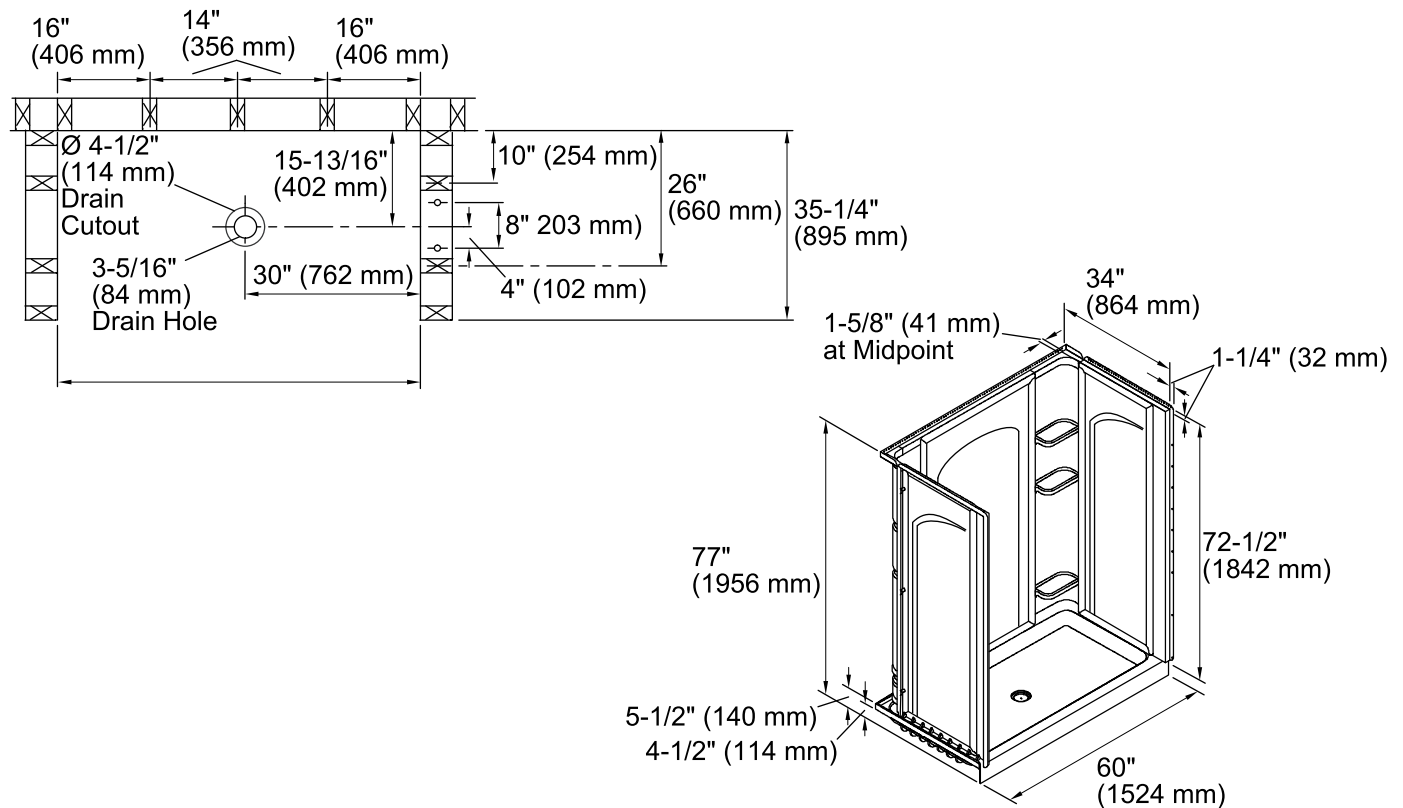

Features

- Modular design allows it to be moved around corners and through doorways with ease.
- Durable high gloss finish.
- Convenient shelves provide generous storage space.
- Shaving ledge/foot rest for added comfort.
- Curve wall design for a smooth look and feel.
- 60" (1524 mm) x 34" (864 mm) x 75-3/4" (1926 mm) complete unit finished dimensions.

Components

Product includes:

- 72205100 36" Shower End Wall Set
- 72131100 60" Shower Base
- 72232100 60" Shower Back Wall

Codes/Standards

- CSA B45.5/IAPMO Z124
- ASTM E162
- ASTM E662
- Greenguard UL 2818 - Gold
- HUD, UM Bulletin 73

Color	Code	Description
	0	White
	96	KOHLER Biscuit

Technical Information

All product dimensions are nominal.

Installation: 3-Wall Alcove
 Drain location: Center
 Minimum flat for door: 3" (76 mm)
 Threshold height: 4-1/2" (114 mm)
 Door height required: 70-1/2" (1791 mm)
 Door width required: 56-5/8" (1438 mm)