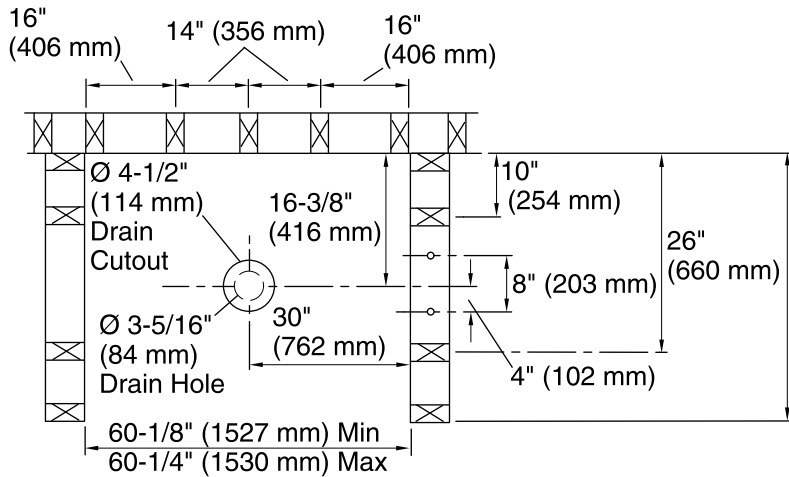

Features

- Modular design allows it to be moved around corners and through doorways with ease.
- Durable high gloss finish.
- Convenient shelves provide generous storage space.
- Geometric back wall design adds visual interest.
- 60" (1524 mm) x 36" (914 mm) x 75-3/4" (1926 mm) complete unit finished dimensions.

- 72245100 36" Shower End Wall Set
- 72271100 60" Shower Base
- 72272100 60" Shower Back Wall

Codes/Standards

- CSA B45.5/IAPMO Z124
- ASTM E162
- ASTM E662
- Greenguard UL 2818 - Gold
- HUD, UM Bulletin 73

Color	Code	Description
	0	White
	96	KOHLER Biscuit

Technical Information

All product dimensions are nominal.

Installation: 3-Wall Alcove

Drain location: Center

Minimum flat for door: 3-1/4" (83 mm)

Threshold height: 3-1/2" (89 mm)

Door height required: 72" (1829 mm)

Door width required: 56-5/8" (1438 mm)

Notes

Install this product according to the installation instructions.

Studs should be positioned roughly as shown.

Double studding is recommended for pivot shower door installations.