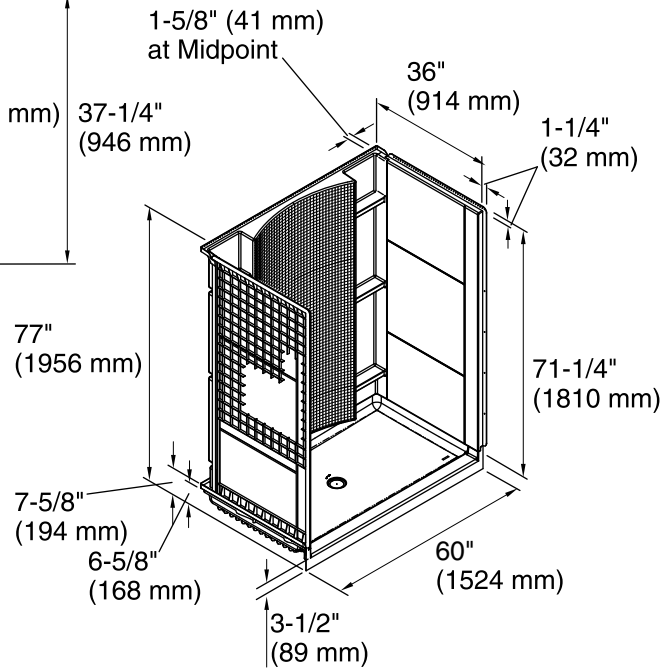

Features

- Modular design allows it to be moved around corners and through doorways with ease.
- Durable high gloss finish.
- Convenient shelves provide generous storage space.
- Geometric back wall design adds visual interest.
- 60" (1524 mm) x 36" (914 mm) x 75-3/4" (1926 mm) complete unit finished dimensions.

- 72245100 36" Shower End Wall Set
- 72271100 60" Shower Base
- 72272100 60" Shower Back Wall

Codes/Standards

- CSA B45.5/IAPMO Z124
- ASTM E162
- ASTM E662
- Greenguard UL 2818 - Gold
- HUD, UM Bulletin 73

Color	Code	Description
	0	White
	96	KOHLER Biscuit

Technical Information

All product dimensions are nominal.

Installation: 3-Wall Alcove

Drain location: Center

Minimum flat for door: 3-1/4" (83 mm)

Threshold height: 3-1/2" (89 mm)

Door height required: 72" (1829 mm)

Door width required: 56-5/8" (1438 mm)

Notes

Install this product according to the installation instructions.

Studs should be positioned roughly as shown.

Double studding is recommended for pivot shower door installations.