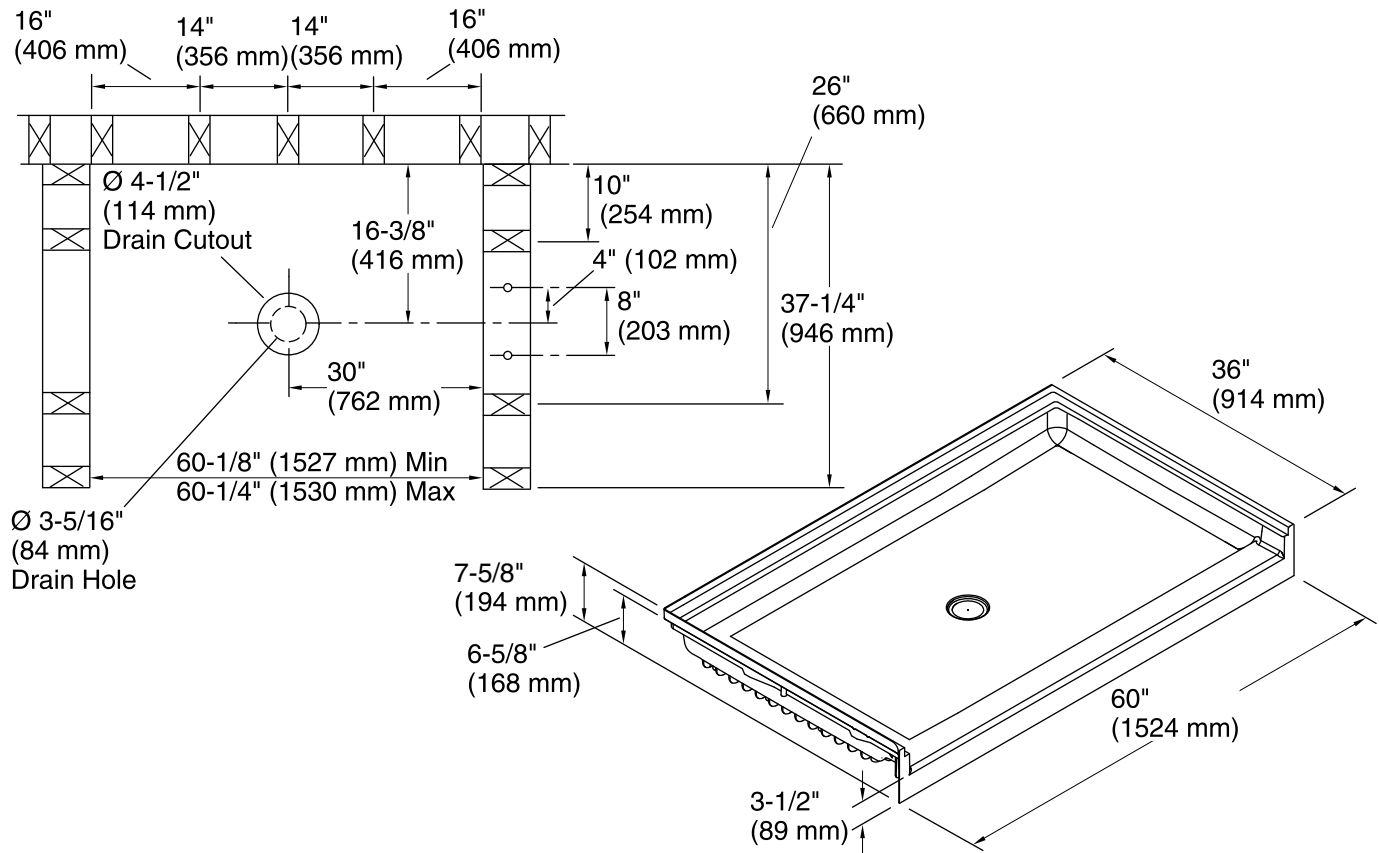

Features

- Durable high gloss finish.
- 60" (1524 mm) x 36" (914 mm) base finished dimensions.

Material

- Compression molded from our exclusive Vikrell® material.

Installation

- Not suitable for tile down application. Must be used with STERLING wall surround.

Available Color/Finishes

Color tiles intended for reference only.

Color	Code	Description
	0	White
	96	KOHLER Biscuit

Technical Information

All product dimensions are nominal.

Installation: 3-Wall Alcove

Drain location: Center

Minimum flat for door: 3-1/4" (83 mm)

Threshold height: 3-1/2" (89 mm)

Notes

Install this product according to the installation instructions.