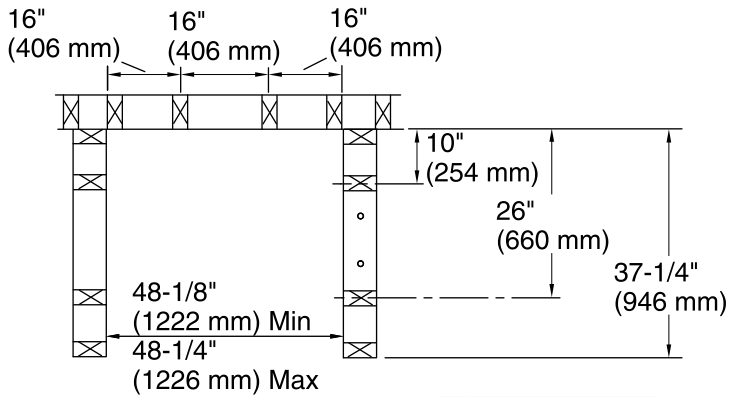

Available Color/Finishes

Color tiles intended for reference only.

Color	Code	Description
	0	White
	96	KOHLER Biscuit

Technical Information

All product dimensions are nominal.
 Installation: 3-Wall Alcove
 Door height required: 72" (1829 mm)
 Door width required: 56-5/8" (1438 mm)

Notes

Install this product according to the installation instructions.
 Measure your actual product for roughing-in details.