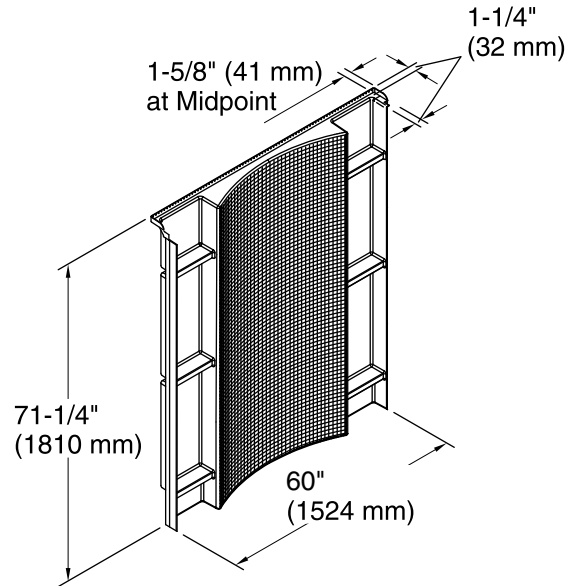

Material

- Compression-molded from our exclusive Vikrell® material.

Installation

- Pivot "snap together" installation; no caulking required.

Recommended Accessories

- 5375EZ-57 Frameless Sliding Shower Door
- 5475-59 Frameless Sliding Shower Door
- 5477-59 Frameless Sliding Shower Door
- 5970-59 Framed Sliding Shower Door
- 5975-59 Framed Sliding Shower Door
- 5976-59 Framed Sliding Shower Door
- 5977-59 Framed Sliding Shower Door
- 547808-59 Frameless Bypass Shower Door
- 572075-59 Framed Sliding Shower Door
- 581075-59 Frameless Sliding Shower Door
- 80001012 12" Grab Bar
- 80001018 18" Grab Bar
- 80001024 24" Grab Bar
- 80011032 32" Grab Bar
- 80001036 36" Grab Bar
- 80012031 28" Grab Bar

Available Color/Finishes

Color tiles intended for reference only.

Color	Code	Description
	0	White
	96	KOHLER Biscuit

Technical Information

All product dimensions are nominal.
 Installation: 3-Wall Alcove
 Door height required: 72" (1829 mm)
 Door width required: 56-5/8" (1438 mm)