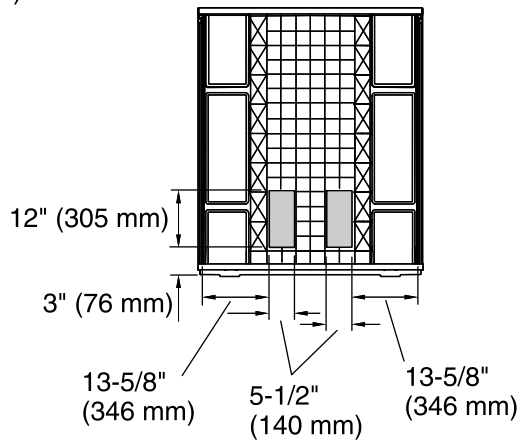

Available Color/Finishes

Color tiles intended for reference only.

Color	Code	Description
	0	White
	96	KOHLER Biscuit

Technical Information

All product dimensions are nominal.
 Installation: 3-Wall Alcove
 Door height required: 72" (1829 mm)
 Door width required: 56-5/8" (1438 mm)