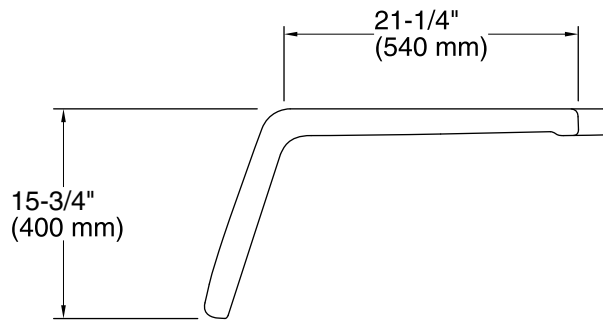

Features

- The seat utilizes the features already present in the shower design in order to lock it into place and provide a clean, contemporary appearance.
- Extra wide, this 12" deep seat is also 16" height for optimal seating comfort.
- Load bearing capacity of 300 pounds.

Material

- Made from injection molded polypropylene plastic.

Installation

- For use with Accord Showers Series 7228 and 7229 only.

Recommended Accessories

- 80001012 12" Grab Bar
- 80001018 18" Grab Bar
- 80001024 24" Grab Bar
- 80011032 32" Grab Bar
- 80001036 36" Grab Bar
- 80012222 22" Grab Bar
- 72280100 48" Seated Shower
- 72280103-N 48" Seated Shower with Grab Bars
- 72280103-V 48" Seated Shower with Grab Bars
- 72280106 48" Seated Shower w/Backer Boards
- 72281100 48" Seated Shower Base
- 72284100 48" Complete Wall Set
- 72284103-N 48" Seated Shower Wall Set w/Grab Bars
- 72284103-V 48" Seated Shower Wall Set w/ Grab Bars
- 72284106 48" Complete Wall Set with Backers
- 72290100 60" Seated Shower
- 72290103-N 60" Seated Shower with Grab Bars
- 72290103-V 60" Seated Shower with Grab Bars
- 72290106 60" Seated Shower w/Backer Boards
- 72291100 60" Seated Shower Base

Color	Code	Description
	0	White
	96	KOHLER Biscuit

Technical Information

All product dimensions are nominal.