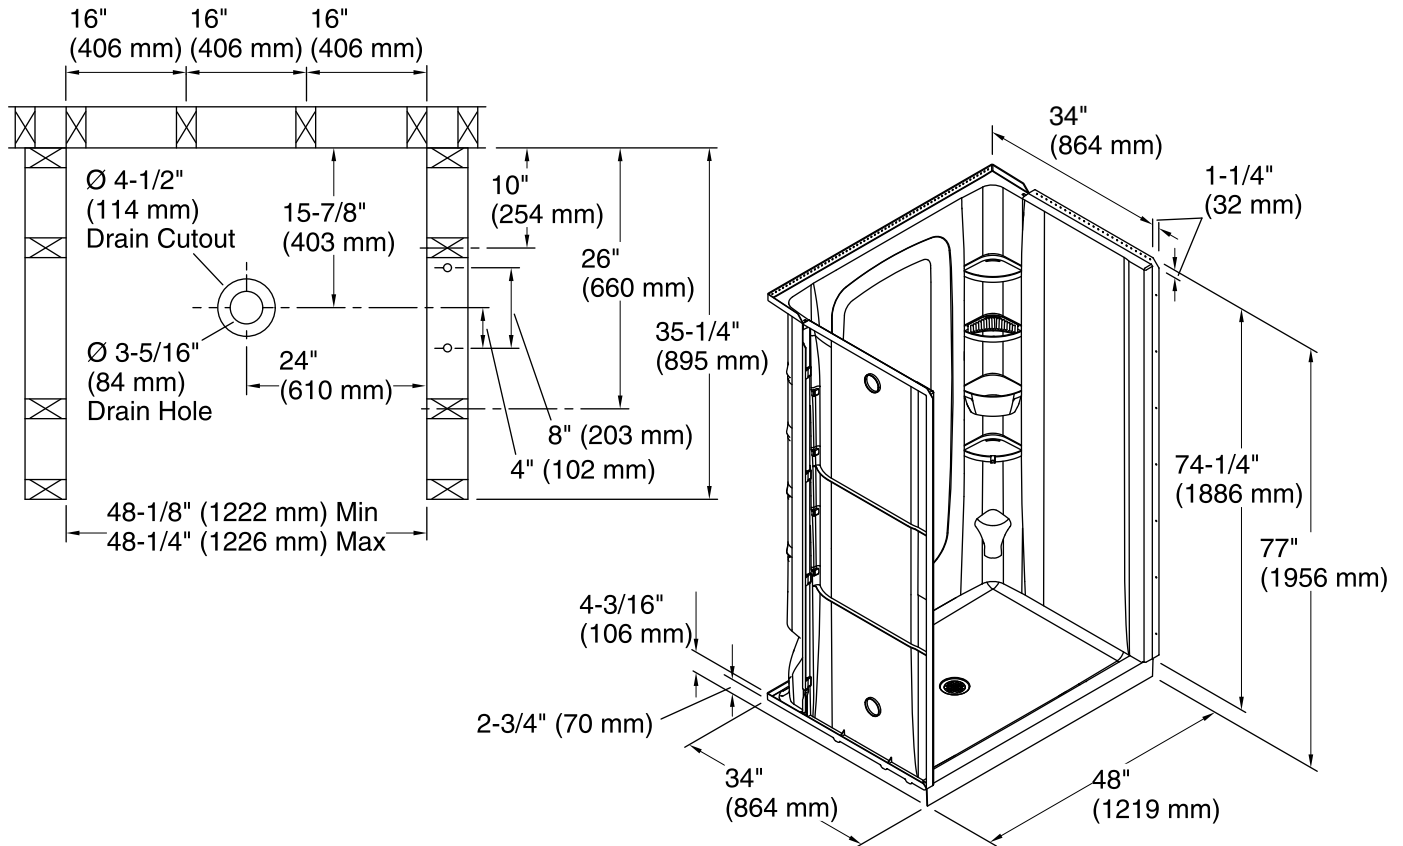

Features

- Customizable 8-shelf storage system.
- Holds up to 30 bottles.
- Easy to clean - removable accessories are dishwasher safe.
- Convenient molded-in shaving ledges.
- Modular design allows it to be moved around corners and through doorways with ease.
- Four-sided water containment with full-length threshold guard and weep channels for added protection.
- Low 3-inch profile for easy entry and exit.
- Durable high gloss finish.
- 48" (1220 mm) x 34" (864 mm) x 75 3/4" (1924 mm) shower finished dimensions.

Components

Product includes:

- 72322100 48" Shower Back Wall
- 72321100 48" Shower Base
- 72305100 34" Shower End Wall Set

Codes/Standards

- CSA B45.5/IAPMO Z124
- ASTM E162
- ASTM E662
- Greenguard UL 2818 - Gold
- HUD, UM Bulletin 73

Color	Code	Description
	0	White
	96	KOHLER Biscuit

Technical Information

All product dimensions are nominal.

Installation: 3-Wall Alcove

Drain location: Center

Drain hole diameter: 3-5/16" (84 mm)

Basin area, bottom: 29-1/16" x 44-3/4" (739 mm x 1137 mm)

Basin area, top: 29-1/16" x 44-3/4" (739 mm x 1137 mm)

Weight: 108 lbs (49 kg)

Minimum flat for door: 2-1/2" (64 mm)

Threshold height: 3-1/8" (79 mm)

Door height required: 72-1/2" (1842 mm)

Door width required: 44-3/4" (1137 mm)