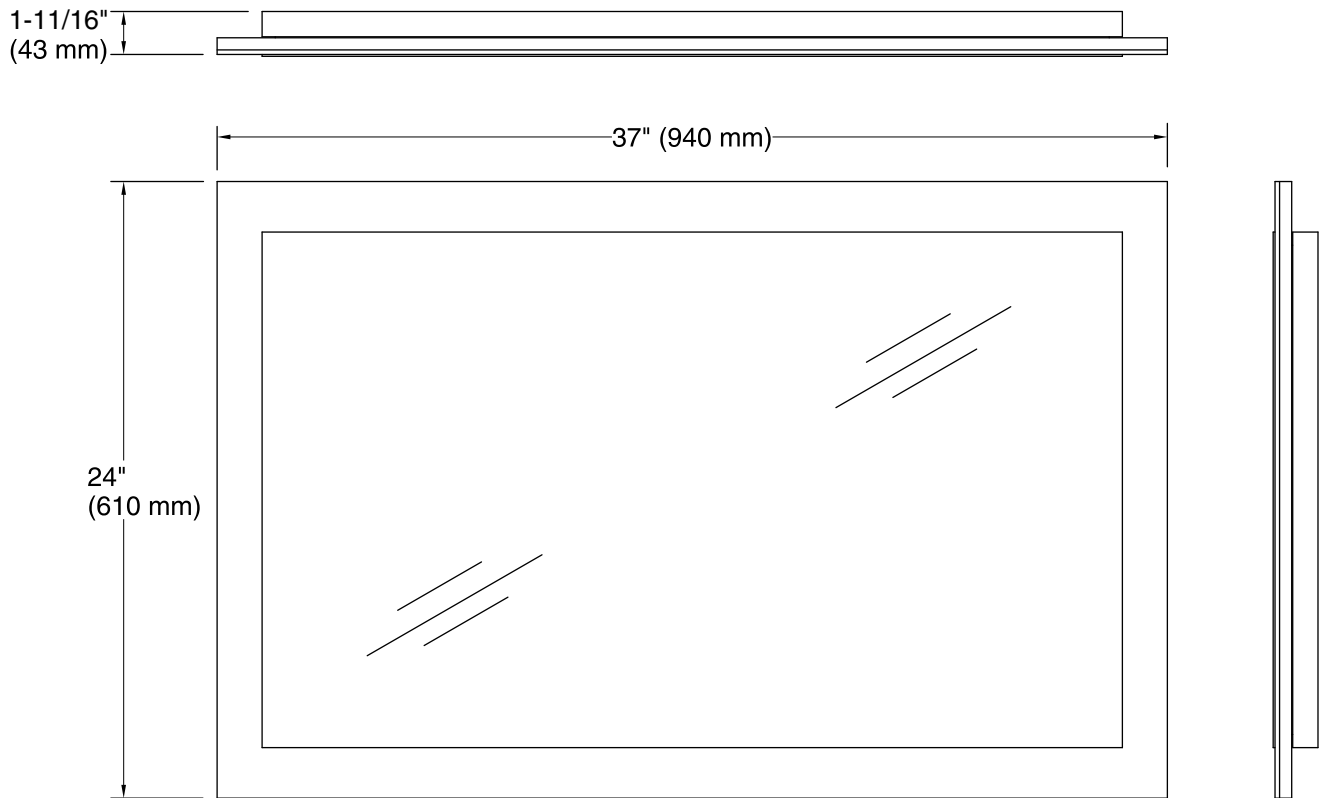

Required Electrical Service

One circuit required, protected with Class A Ground-Fault Circuit-Interrupter (GFCI). Outside North America, this device may be known as a Residual Current Device (RCD).

Lights: 120 V, 0.9 A, 60 Hz

Technical Information

All product dimensions are nominal.

Mirror type: Wall-mount

Electrical component rating: Lights: 1.96 A, 60 Hz, 47 W

Notes

Install this product according to the installation instructions.

Connect this product only to a properly grounded outlet.

If there is not a wall stud to attach the mirror to, use anchors provided.