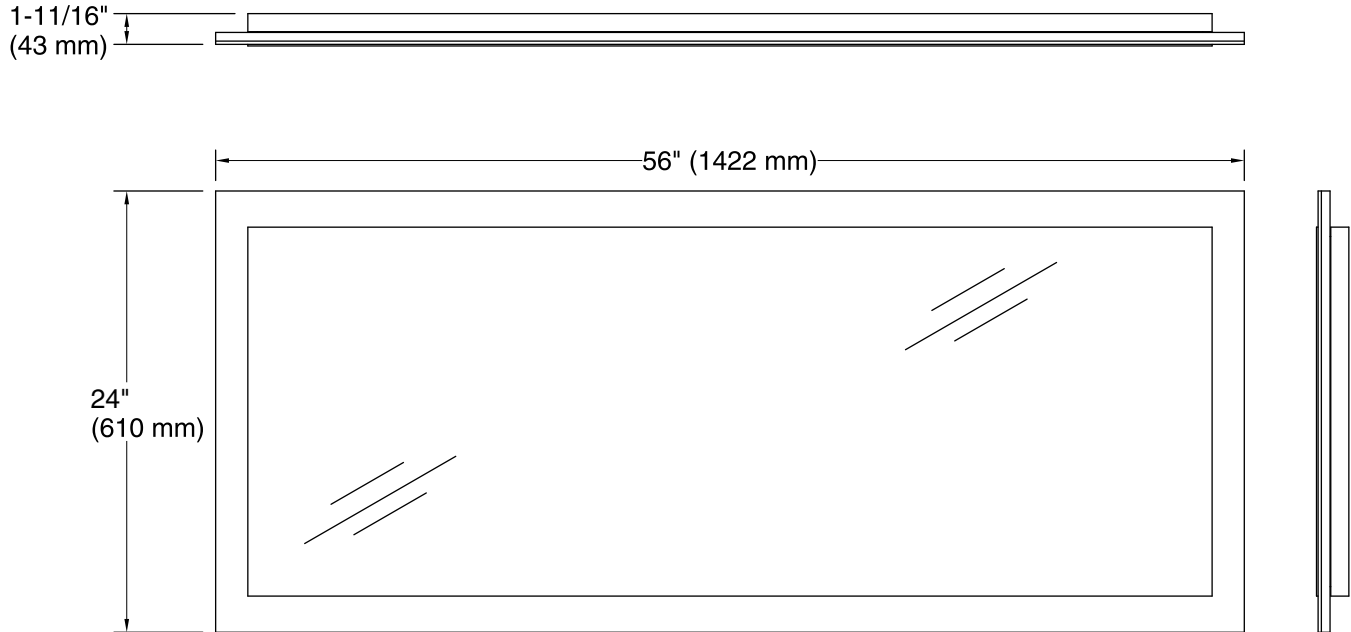

Required Electrical Service

One circuit required, protected with Class A Ground-Fault Circuit-Interrupter (GFCI). Outside North America, this device may be known as a Residual Current Device (RCD).

Lights: 120 V, 0.9 A, 60 Hz

Technical Information

All product dimensions are nominal.

Mirror type: Wall-mount

Electrical component rating: Lights: 2.41 A, 60 Hz, 58 W

Notes

Install this product according to the installation instructions.

Connect this product only to a properly grounded outlet.

If there is not a wall stud to attach the mirror to, use anchors provided.