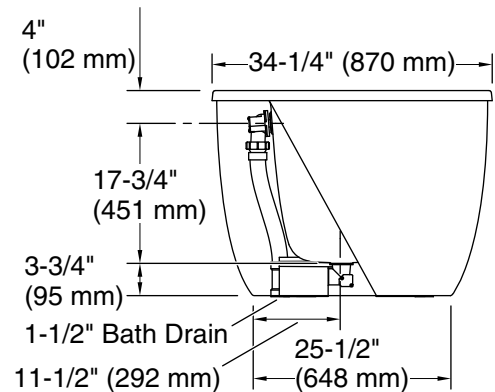

## Features

- Freestanding design creates a striking focal point in your bathing area.
- Fluted basin offers a spacious bathing experience.
- 16" (406 mm) bathing depth offers a deep soaking experience.
- Integral lumbar support on both ends.
- Extra-wide deck simplifies installation of faucet and overflow.
- 3.75" drain-to-floor clearance for above-floor drain installation.
- Textured bottom surface.

□ Recommended Faucet Location

**Recommended Faucet Hole Location**

**Technical Information**

All product dimensions are nominal.

- Installation: Freestanding
- Drain location: Center rear
- Basin area, bottom: 39-9/16" x 20-1/4" (1005 mm x 515 mm)
- Basin area, top: 53-1/2" x 24-3/4" (1359 mm x 629 mm)
- Water depth: 15-7/8" (403 mm)
- Water capacity: 59.34 gal (224.6 L)

**Notes**

Install this product according to the installation instructions.

Measure your actual product for roughing-in details.

The hot water supply should be 70% of the capacity of the bath or greater. Installations will vary.