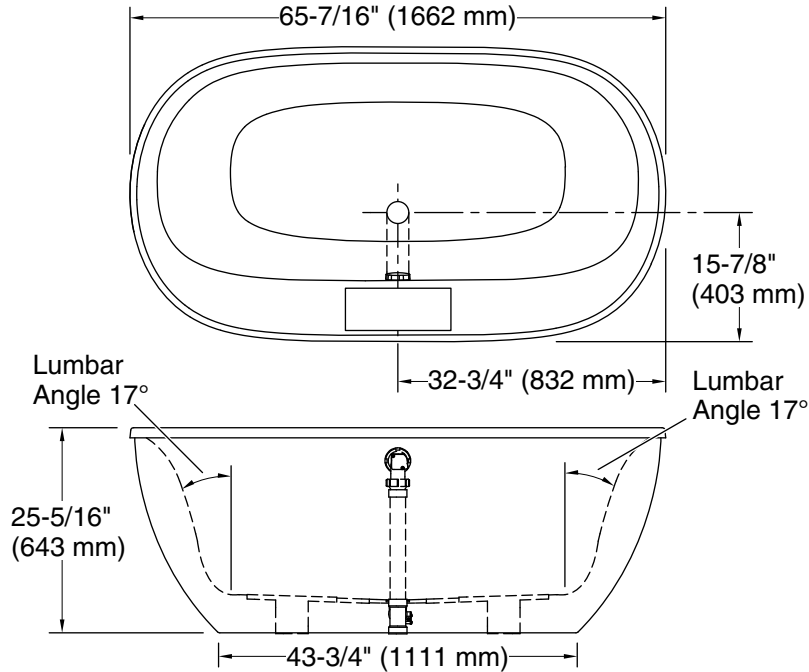

☐ Recommended Faucet Location

**Recommended Faucet Hole Location**

**Technical Information**

All product dimensions are nominal.

- Installation: Freestanding
- Drain location: Center rear
- Basin area, bottom: 45-11/16" x 22-5/16" (1161 mm x 567 mm)
- Basin area, top: 59-1/16" x 27-5/16" (1501 mm x 693 mm)
- Water depth: 15-9/16" (395 mm)
- Water capacity: 63.61 gal (240.8 L)