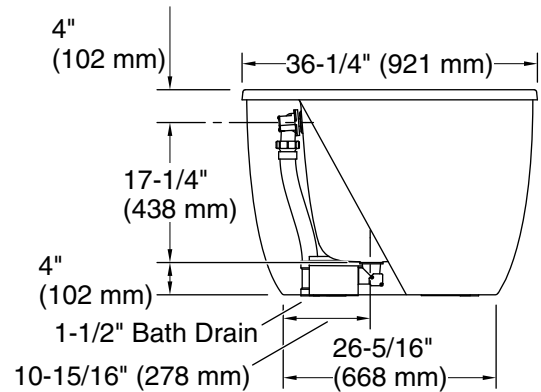

## Features

- Freestanding design creates a striking focal point in your bathing area.
- Fluted basin offers a spacious bathing experience.
- 16" (406 mm) bathing depth offers a deep soaking experience.
- Integral lumbar support on both ends.
- Extra-wide deck simplifies installation of faucet and overflow.
- 4" drain-to-floor clearance for above-floor drain installation.
- Textured bottom surface.

## Available Colors/Finishes

*Color tiles intended for reference only.*

Color	Code	Description
-------	------	-------------

	0	White
---	---	-------

No change in measurements if connected with KOHLER drain illustrated. (K-7213)

☐ Recommended Faucet Location

**Recommended Faucet Hole Location**

**Technical Information**

All product dimensions are nominal.

- Installation: Freestanding
- Drain location: Center rear
- Basin area, bottom: 45-11/16" x 22-5/16" (1161 mm x 567 mm)
- Basin area, top: 59-1/16" x 27-5/16" (1501 mm x 693 mm)
- Water depth: 15-9/16" (395 mm)
- Water capacity: 63.61 gal (240.8 L)