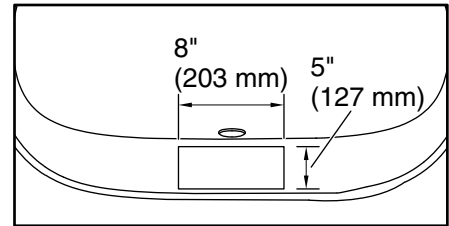

☐ Recommended Faucet Location

**Recommended Faucet Hole Location**

**Technical Information**

All product dimensions are nominal.

- Installation: Freestanding
- Drain location: Center rear
- Basin area, bottom: 45-11/16" x 22-5/16" (1161 mm x 567 mm)
- Basin area, top: 59-1/16" x 27-5/16" (1501 mm x 693 mm)
- Water depth: 15-9/16" (395 mm)
- Water capacity: 63.61 gal (240.8 L)