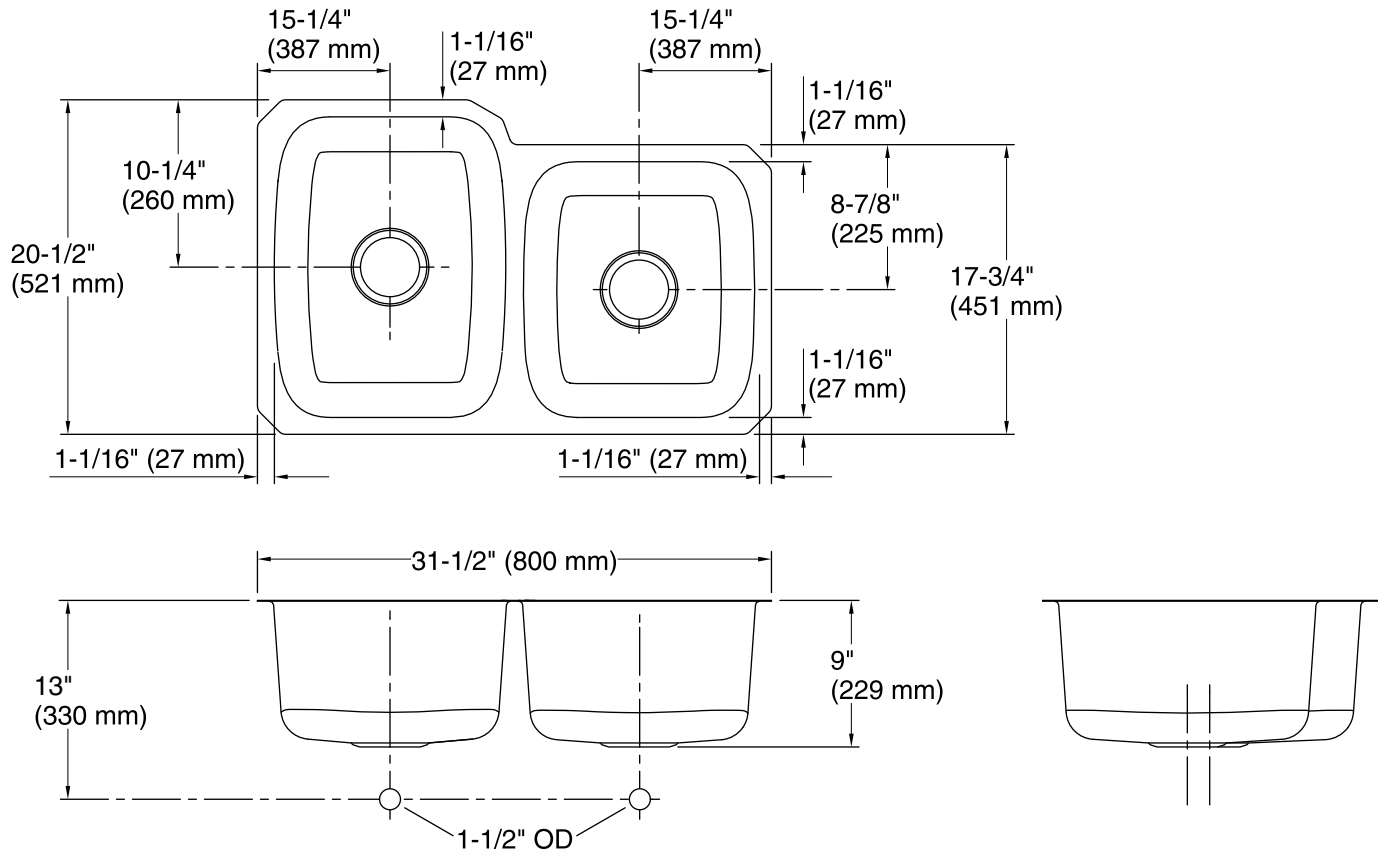

### Features

- Large/small bowl.
- No faucet holes; requires wall- or counter-mount faucet.
- Luster finish.
- Includes reveal and no-reveal option.
- SilentShield® sound-absorption technology offers quieter performance.
- 96029= single pack.
- J96029= 3 per pack.
- T96029 = 20 per pack.
- F96029= 40 per pack.
- 31-3/4" (806 mm) x 20-3/4" (527 mm) x 9" (228 mm)

### Technical Information

All product dimensions are nominal.

Installation:	Under-mount
Bowl area (Left)	Length: 14-3/16" (360 mm) Width: 18-7/16" (468 mm) Bowl depth: 8-11/16" (221 mm) Water depth: 8-11/16" (221 mm)
Bowl area (Right)	Length: 14-3/16" (360 mm) Width: 15-11/16" (398 mm) Bowl depth: 8-11/16" (221 mm) Water depth: 8-11/16" (221 mm)
Drain hole:	3-5/8" (92 mm)
Template:	1055957-7, required, included