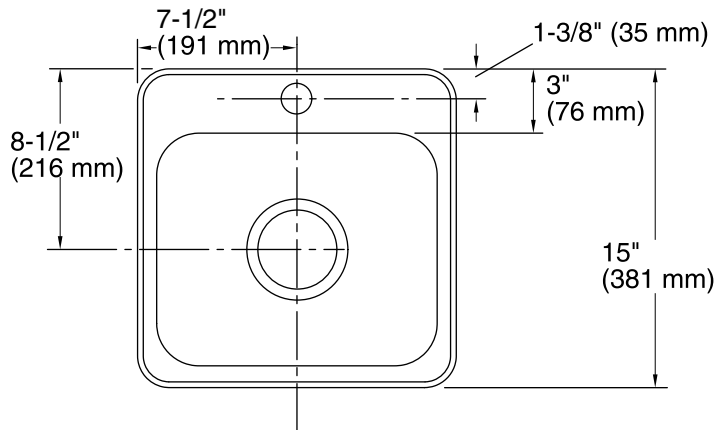

Stud Mounting
Provides Easy
Installation

Technical Information

All product dimensions are nominal.

- Installation: Top-mount
- Bowl area (Only) Length: 13-1/4" (337 mm)
  Width: 11" (279 mm)
  Bowl depth: 5-9/16" (141 mm)
  Water depth: 5-9/16" (141 mm)
- Number of deck holes: 1
- Faucet hole(s): 1-7/16" (37 mm)
- Drain hole: 3-3/4" (94 mm)

Notes

- Install this product according to the installation instructions.
- ADA compliant when installed to the specific requirements of these regulations.