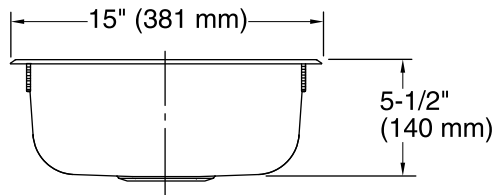

Stud Mounting
Provides Easy
Installation

Technical Information

All product dimensions are nominal.

- Installation: Top-mount
- Bowl area (Only) Length: 13-1/4" (337 mm)
  Width: 11" (279 mm)
  Bowl depth: 5-9/16" (141 mm)
  Water depth: 5-9/16" (141 mm)
- Number of deck holes: 1
- Faucet hole(s): 1-7/16" (37 mm)
- Drain hole: 3-3/4" (94 mm)

Notes

- Install this product according to the installation instructions.
- ADA compliant when installed to the specific requirements of these regulations.