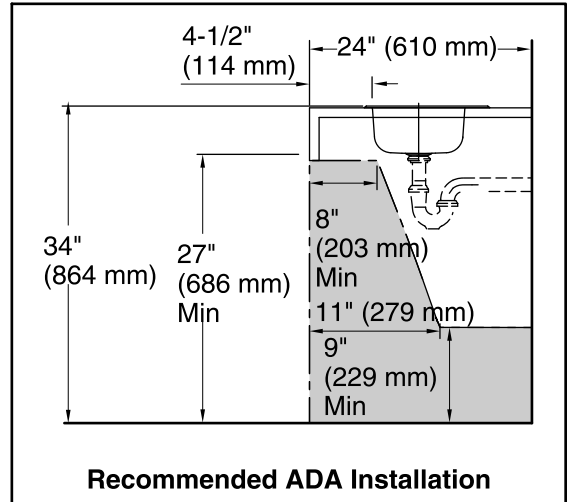

Single Basin Entertainment Sink B153-1

Features

- Single bowl.
- Single faucet hole.
- SilentShield® sound-absorption technology offers quieter performance.
- Designer styling with rounded corners.
- Ledge-back
- Satin-sanded deck and buffed basin finish.
- 15" (38.1 cm) x 15" (38.1 cm) x 5-1/2" (14 cm)

Material

- 20-gauge stainless steel.

Installation

- Top-mount

Optional Accessories

7400 Duostrainer™ Sink Strainer

ADA

Codes/Standards

ASME A112.19.3/CSA B45.4

ADA

ICC/ANSI A117.1

STERLING® Warranty - Stainless Steel Sinks

See website for detailed warranty information.

Stud Mounting
Provides Easy
Installation

Technical Information

All product dimensions are nominal.

- Installation: Top-mount
- Bowl area (Only) Length: 13-1/4" (337 mm)
Width: 11" (279 mm)
Bowl depth: 5-9/16" (141 mm)
Water depth: 5-9/16" (141 mm)
- Number of deck holes: 1
- Faucet hole(s): 1-7/16" (37 mm)
- Drain hole: 3-3/4" (94 mm)