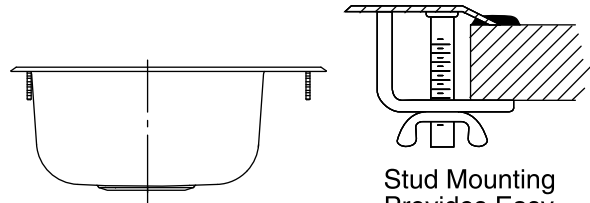

Stud Mounting
Provides Easy
Installation

Technical Information

All product dimensions are nominal.

- Installation: Top-mount
- Bowl area (Only) Length: 13-1/4" (337 mm)
  Width: 11" (279 mm)
  Bowl depth: 5-9/16" (141 mm)
  Water depth: 5-9/16" (141 mm)
- Number of deck holes: 1
- Faucet hole(s): 1-7/16" (37 mm)
- Drain hole: 3-3/4" (94 mm)

Notes

- Install this product according to the installation instructions.
- ADA compliant when installed to the specific requirements of these regulations.