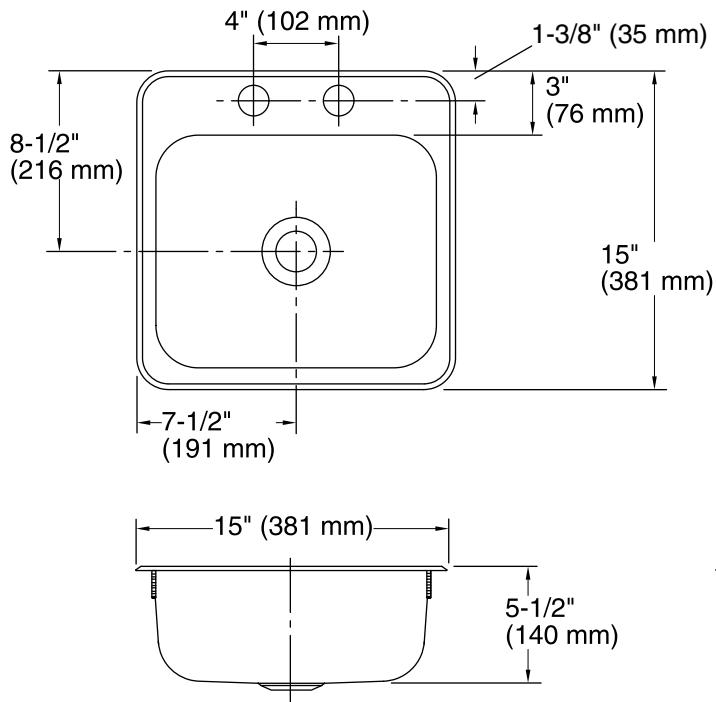

Single Basin Entertainment Sink
B155B-2

Technical Information

All product dimensions are nominal.

1. Installation: Top-mount
2. Bowl area (Only) Length: 13-1/4" (337 mm)
   Width: 11" (279 mm)
   Bowl depth: 5-9/16" (141 mm)
   Water depth: 5-9/16" (141 mm)
3. Number of deck holes: 2
4. Faucet hole(s): 1-7/16" (37 mm)
5. Drain hole: 1-15/16" (49 mm)

Notes

Install this product according to the installation instructions.

ADA compliant when installed to the specific requirements of these regulations.