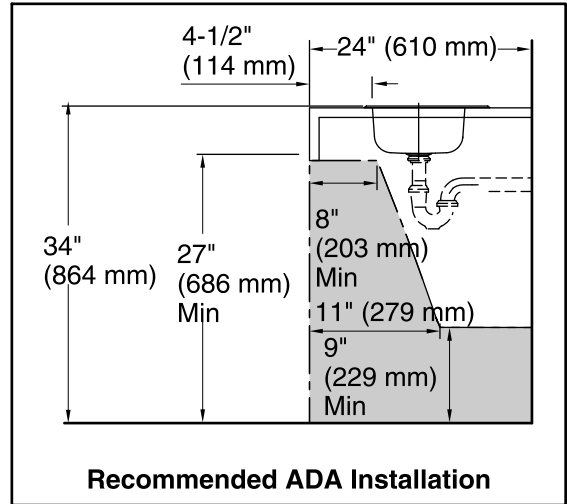

Single Basin Entertainment Sink
B155B-2

Technical Information

All product dimensions are nominal.

1. Installation: Top-mount
2. Bowl area (Only) Length: 13-1/4" (337 mm)
   Width: 11" (279 mm)
   Bowl depth: 5-9/16" (141 mm)
   Water depth: 5-9/16" (141 mm)
3. Number of deck holes: 2
4. Faucet hole(s): 1-7/16" (37 mm)
5. Drain hole: 1-15/16" (49 mm)

Notes

Install this product according to the installation instructions.

ADA compliant when installed to the specific requirements of these regulations.