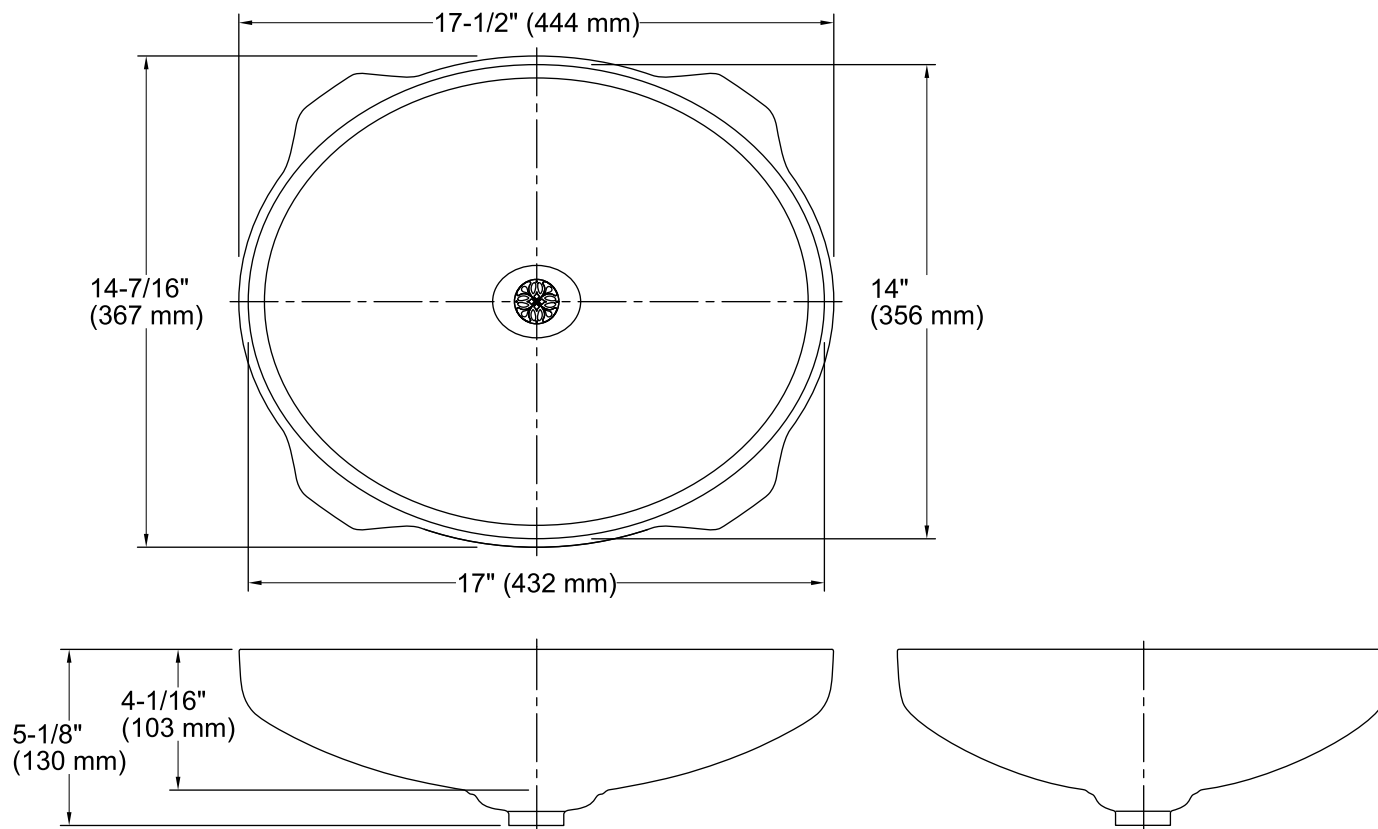

Features

- Intricate Art Nouveau-inspired textured floral pattern.
- Medium Patina finish deepens in color over time.
- No faucet holes; requires wall- or counter-mount faucet.
- Drain is integrated into the sink for continuation of pattern.
- Living surface will patina over time. Time for patina development will vary by environment and usage.
- Not recommended for commercial applications
- For instructions on how to care for a living finish, please see the Care & Cleaning Tips
- Fits standard 14- x 17-inch countertop cutout.

Available Color/Finishes

Color tiles intended for reference only.

Color	Code	Description
	MP1	Medium Patina

Technical Information

All product dimensions are nominal.

Bowl configuration: Single

Installation: Under-mount

Bowl area (Only): Length: 17" (432 mm)

Width: 14" (356 mm)

Water depth: 4" (102 mm)

Template: 1151011-7, required, not included

Notes

Install this product according to the installation instructions.