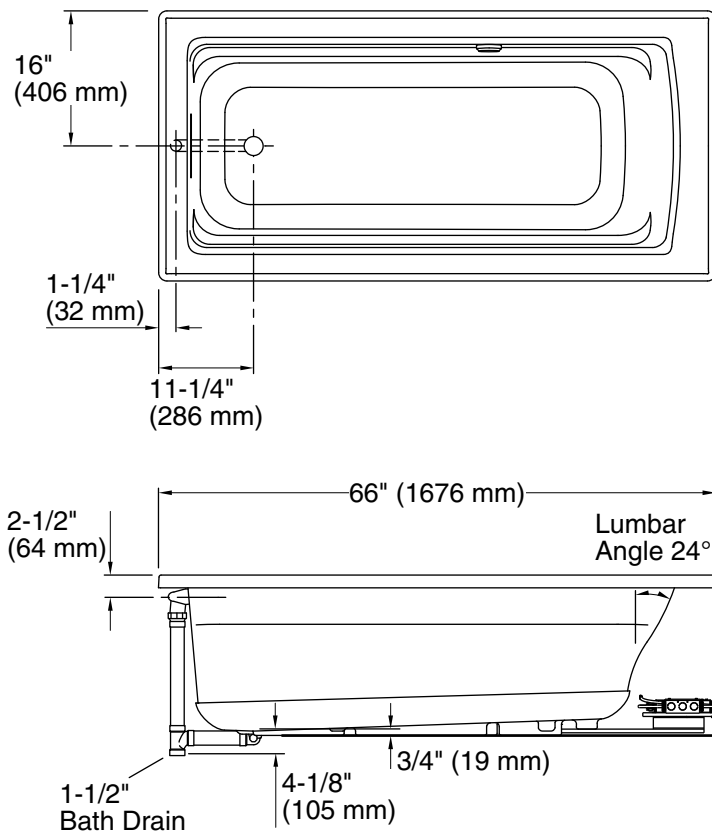

No change in measurements if connected with drain illustrated. (K-7272)

Access Panel
30" (762 mm) W x
15" (381 mm) H

Required Electrical Service

One circuit required, protected with Class A Ground-Fault Circuit-Interrupter (GFCI). Outside North America, this device may be known as a Residual Current Device (RCD).

Heated Surface: 120 V, 15 A, 60 Hz

Technical Information

All product dimensions are nominal.

Installation:	Drop-in
Drain location:	End
Basin area, bottom:	50-3/8" x 19-5/8" (1280 mm x 498 mm)
Basin area, top:	57-5/16" x 24-1/16" (1456 mm x 611 mm)
Weight:	76 lbs (34.5 kg)
Minimum floor load:	45.4 lbs/ft² (221.7 kg/m²)
Water depth:	15-5/16" (389 mm)
Water capacity:	66 gal (249.8 L)
Cutout:	Drop-in, 64-1/2" x 30-1/2" (1638 mm x 775 mm)
Electrical component rating:	Heated Surface: 120 V, 0.5 A, 50/60 Hz, 65 W
Minimum flat for door:	2-3/16" (55 mm)

Notes

Measure your actual product for rough-in details. Install this product according to the installation instructions.

The hot water supply should be 70% of the capacity of the bath or greater. Installations will vary.

This product is designed for drop-in installation only. It is not suited for use in a three-wall alcove with an overhead shower.

ADA compliant when installed to the specific requirements of these regulations.