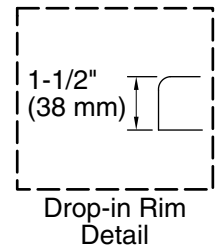

No change in measurements if connected with drain illustrated. (K-7272)

Access Panel
30" (762 mm) W x
15" (381 mm) H