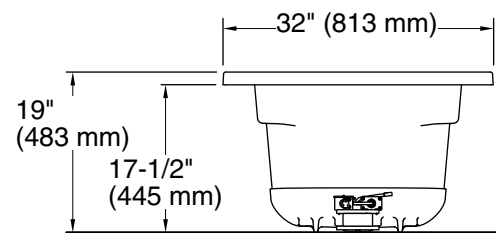

Required Electrical Service

One circuit required, protected with Class A Ground-Fault Circuit-Interrupter (GFCI). Outside North America, this device may be known as a Residual Current Device (RCD).

Heated Surface: 120 V, 15 A, 60 Hz

Technical Information

All product dimensions are nominal.

Installation:	Drop-in
Drain location:	End
Basin area, bottom:	50-3/8" x 19-5/8" (1280 mm x 498 mm)
Basin area, top:	57-5/16" x 24-1/16" (1456 mm x 611 mm)
Weight:	76 lbs (34.5 kg)
Minimum floor load:	45.4 lbs/ft² (221.7 kg/m²)
Water depth:	15-5/16" (389 mm)
Water capacity:	66 gal (249.8 L)
Cutout:	Drop-in, 64-1/2" x 30-1/2" (1638 mm x 775 mm)
Electrical component rating:	Heated Surface: 120 V, 0.5 A, 50/60 Hz, 65 W
Minimum flat for door:	2-3/16" (55 mm)

Notes

Measure your actual product for rough-in details. Install this product according to the installation instructions.

The hot water supply should be 70% of the capacity of the bath or greater. Installations will vary.

This product is designed for drop-in installation only. It is not suited for use in a three-wall alcove with an overhead shower.

ADA compliant when installed to the specific requirements of these regulations.