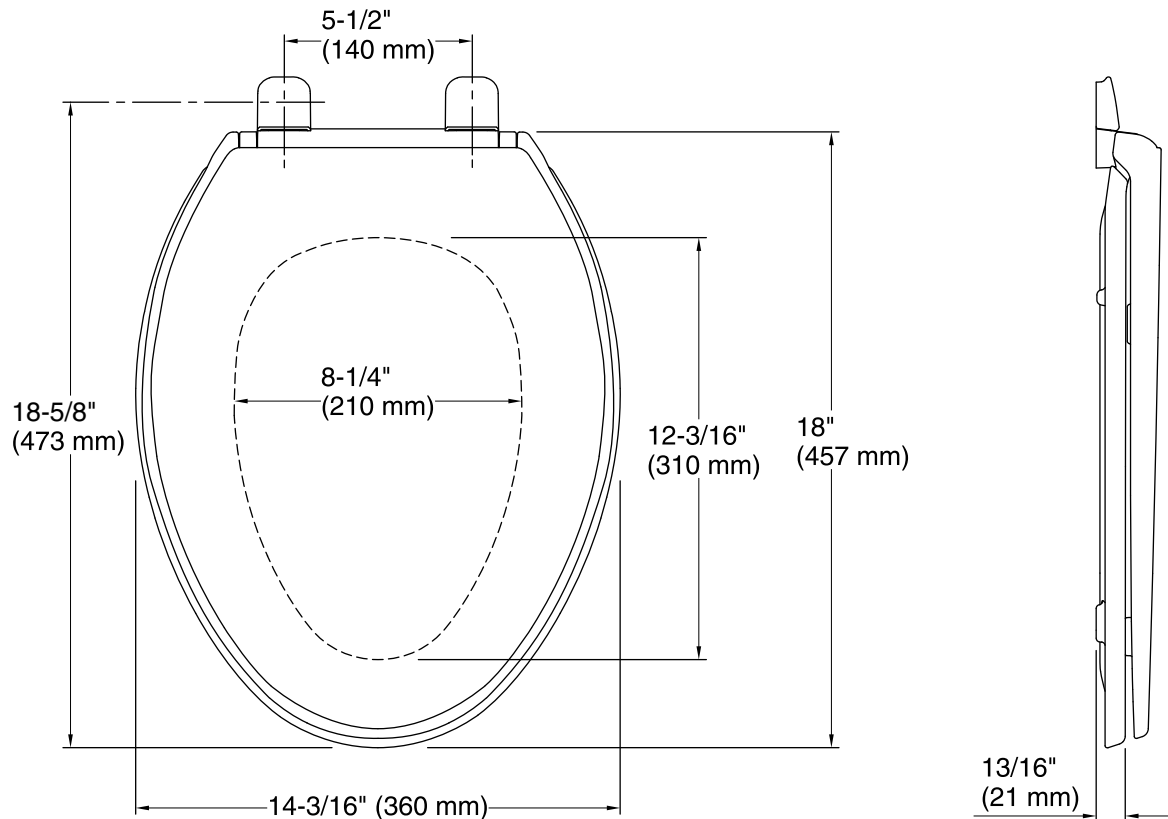

| Color | Code | Description |
|--|------|-------------|
|  | 0 | White |
|  | 96 | Biscuit |

Technical Information

All product dimensions are nominal.

Seat shape type: Elongated

Seat front type: Closed-front

Seat-mounting holes: 5-1/2" (140 mm)

Notes

Install this product according to the installation instructions.