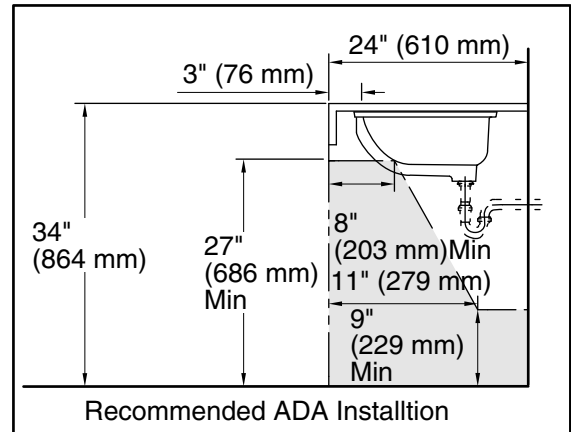

Features

- Oval basin with unglazed underside.
- Overflow drain.
- No faucet holes; requires wall- or counter-mount faucet.

Material

- Vitreous china.

Installation

- Undermount.

Recommended Products/Accessories

K-8998 P-Trap
K-23726 Drain treatment
K-23725 Cast iron cleaner

Included Components

Additional Components:
1193643 Basin clamps

ADA CSA B651

Codes/Standards

ASME A112.19.2/CSA B45.1
ADA
ICC/ANSI A117.1
CSA B651

Marble Installation

Wood Installation

Technical Information

All product dimensions are nominal.

Installation:	Under-mount
Bowl area:	Length: 15-1/4" (387 mm) Width: 12-1/4" (311 mm) Bowl depth: 5-3/4" (146 mm) Water depth: 4" (102 mm)
Drain hole:	1-3/4" (44 mm)
Template:	85838-7, required, not included