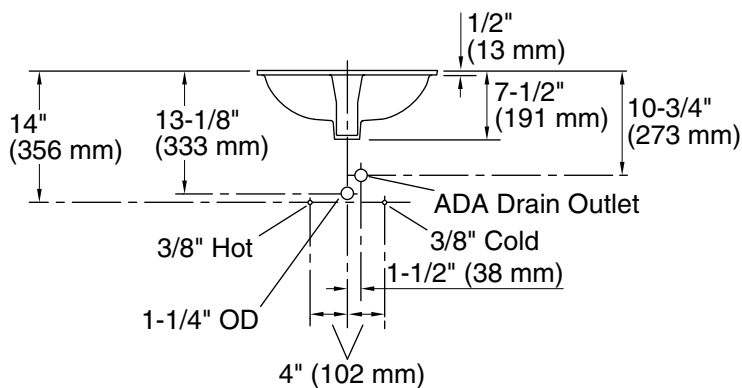

Features

- Oval basin with unglazed underside.
- Overflow drain.
- No faucet holes; requires wall- or counter-mount faucet.

Material

- Vitreous china.

Installation

- Undermount.

Recommended Products/Accessories

Marble Installation

Wood Installation

Technical Information

All product dimensions are nominal.

Installation:	Under-mount
Bowl area:	Length: 15-1/4" (387 mm) Width: 12-1/4" (311 mm) Bowl depth: 5-3/4" (146 mm) Water depth: 4" (102 mm)
Drain hole:	1-3/4" (44 mm)
Template:	85838-7, required, not included