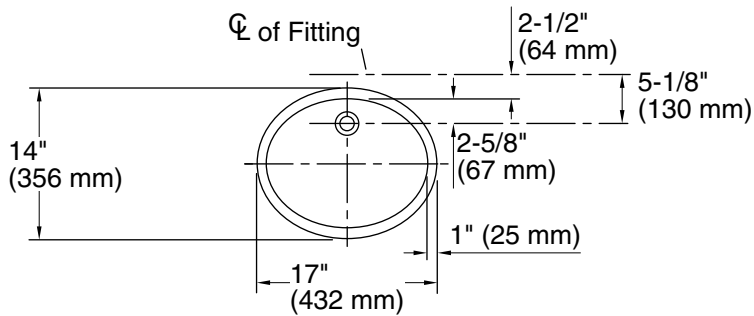

Marble Installation

Wood Installation

Technical Information

All product dimensions are nominal.

Installation:	Under-mount
Bowl area:	Length: 15-1/4" (387 mm) Width: 12-1/4" (311 mm) Bowl depth: 5-3/4" (146 mm) Water depth: 4" (102 mm)
Drain hole:	1-3/4" (44 mm)
Template:	85838-7, required, not included