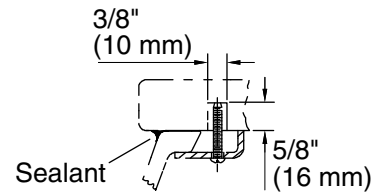

Marble Installation

Wood Installation

Technical Information

All product dimensions are nominal.

Installation:	Under-mount
Bowl area:	Length: 15-1/4" (387 mm) Width: 12-1/4" (311 mm) Bowl depth: 5-3/4" (146 mm) Water depth: 4" (102 mm)
Drain hole:	1-3/4" (44 mm)
Template:	85838-7, required, not included