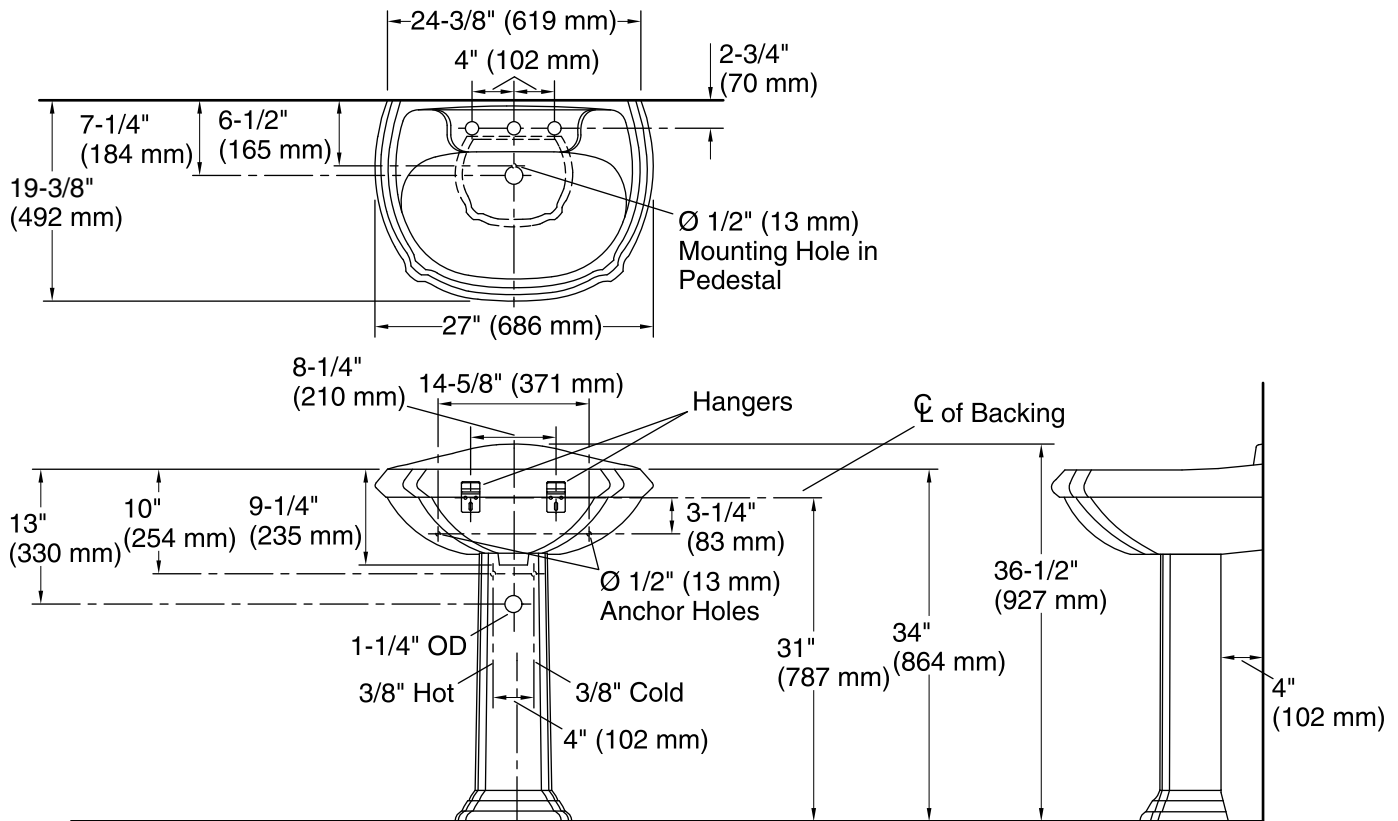

Features

- 8-inch center faucet holes.
- Oval basin.
- Overflow drain.
- Combination consists of the K-2222-8 basin and the K-2223 pedestal.
- Coordinates with other products in the Portrait collection.

Material

- Vitreous china.

Installation

- Pedestal

Recommended Accessories

K-7605-P Angle Supply with Stop (pair)
K-8998 P-Trap

Optional Accessories

1041816 Hardware kit, Hollow Wall

Components

Product includes:

K-2223 Bathroom Sink Pedestal
K-2222-8 Pedestal Bathroom Sink Basin
Additional included component/s: Hanger, and rubber pads.

Codes/Standards

ASME A112.19.2/CSA B45.1

KOHLER® One-Year Limited Warranty

Technical Information

All product dimensions are nominal.

| | |
|-----------------------|---|
| Bowl configuration: | Single |
| Installation: | Pedestal |
| Bowl area (Only): | Length: 22" (559 mm) Width: 12" (305 mm) Water depth: 7-1/4" (184 mm) |
| Number of deck holes: | 3 |
| Faucet hole(s): | 1-3/8" (35 mm) |
| Drain hole: | 1-3/4" (44 mm) |