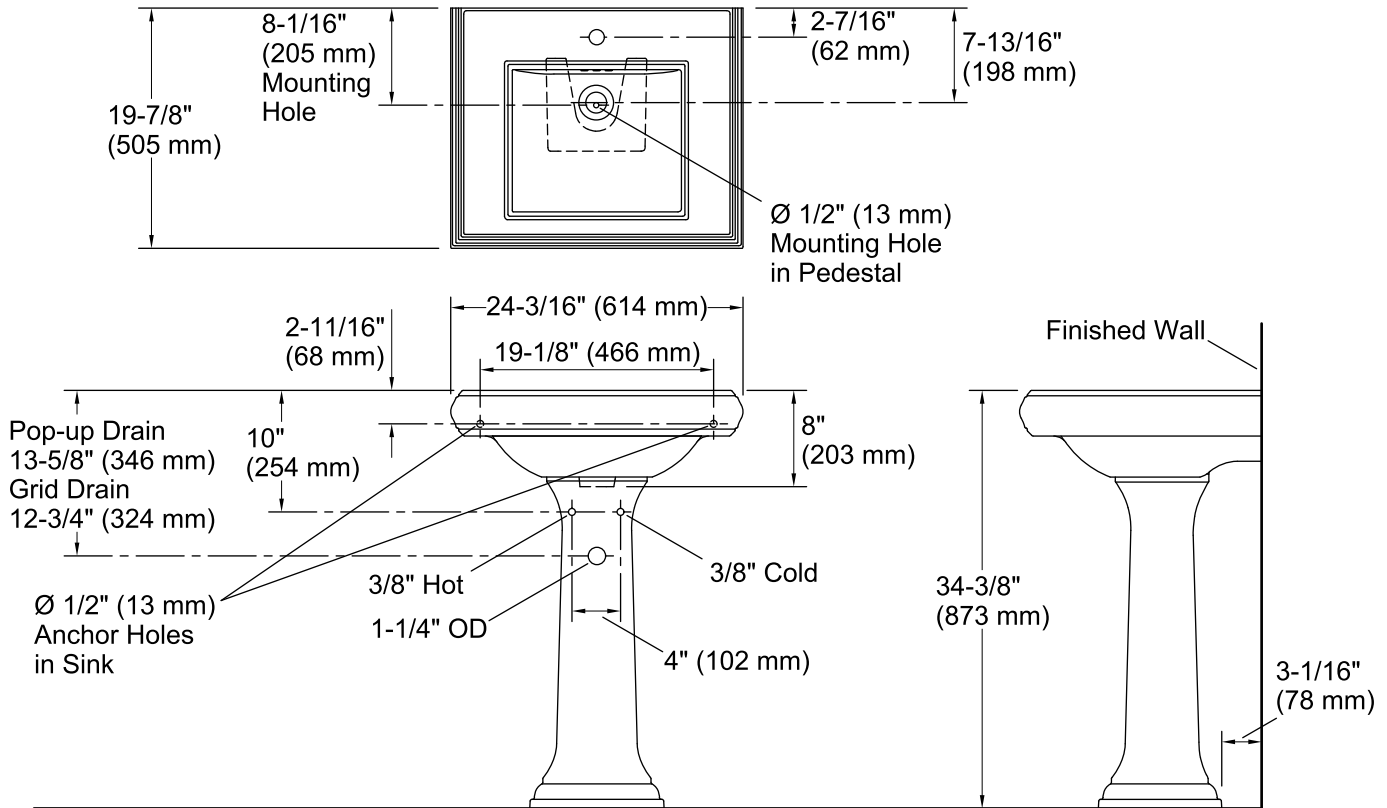

### Technical Information

All product dimensions are nominal.

Bowl configuration:	Single
Installation:	Pedestal
Bowl area (Only):	Length: 15" (381 mm) Width: 13" (330 mm) Water depth: 4-1/2" (114 mm)
Number of deck holes:	1
Faucet hole(s):	1-3/8" (35 mm)
Drain hole:	1-3/4" (44 mm)