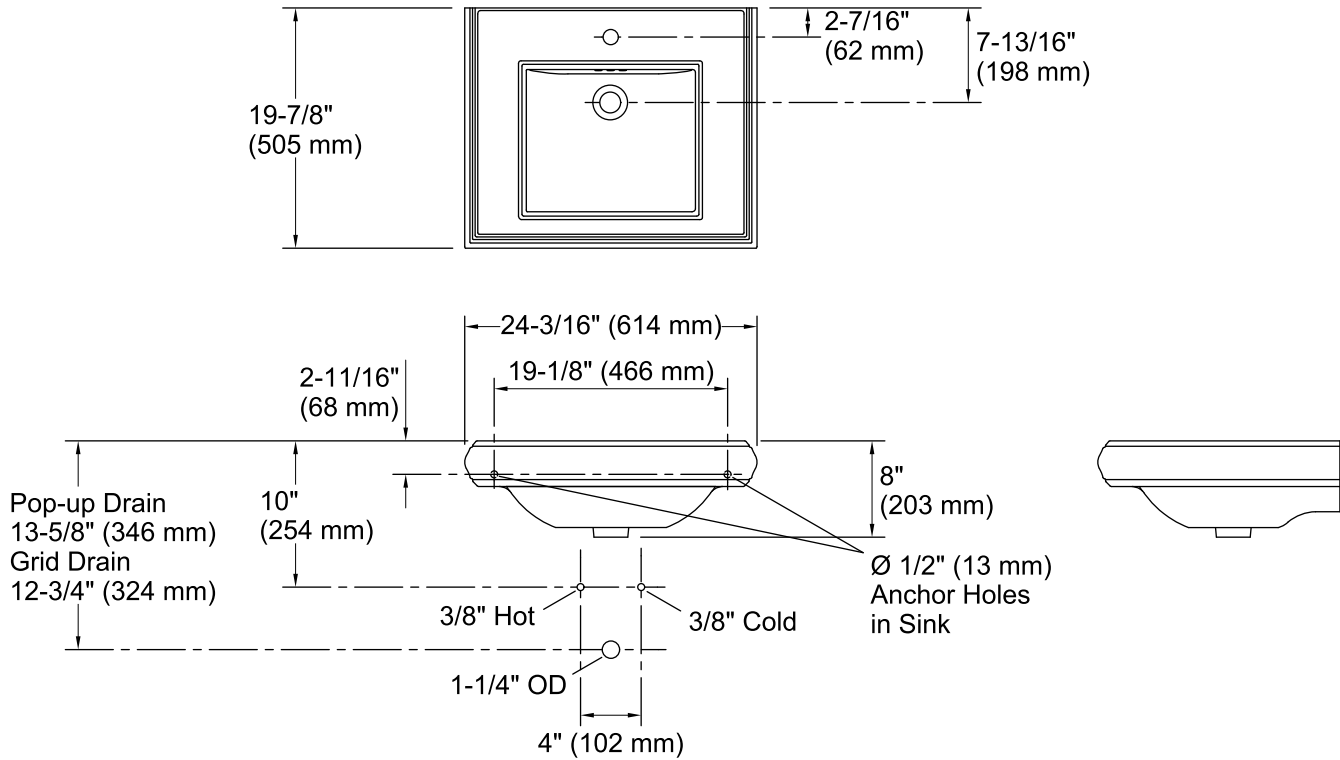

Features

- Single faucet hole.
- Refined rectangular basin.
- Overflow drain.
- Combines with the K-2267 pedestal to create the K-2238-1 Memoirs pedestal sink.
- Combines with the K-30009 Memoirs console table legs to create a complete console table solution.
- Coordinates with other products in the Memoirs collection.

Material

- Fireclay

Installation

- Pedestal or console table.

Recommended Accessories

- K-2267 Bathroom Sink Pedestal
- K-30009 Console Table Legs

Codes/Standards

ASME A112.19.2/CSA B45.1

Technical Information

All product dimensions are nominal.

- Bowl configuration: Single
- Installation: Pedestal, Console table
- Bowl area: Length: 15" (381 mm)
Width: 13" (330 mm)
Water depth: 4-1/2" (114 mm)
- Number of deck holes: 1
- Faucet hole(s): 1-3/8" (35 mm)
- Drain hole: 1-3/4" (44 mm)