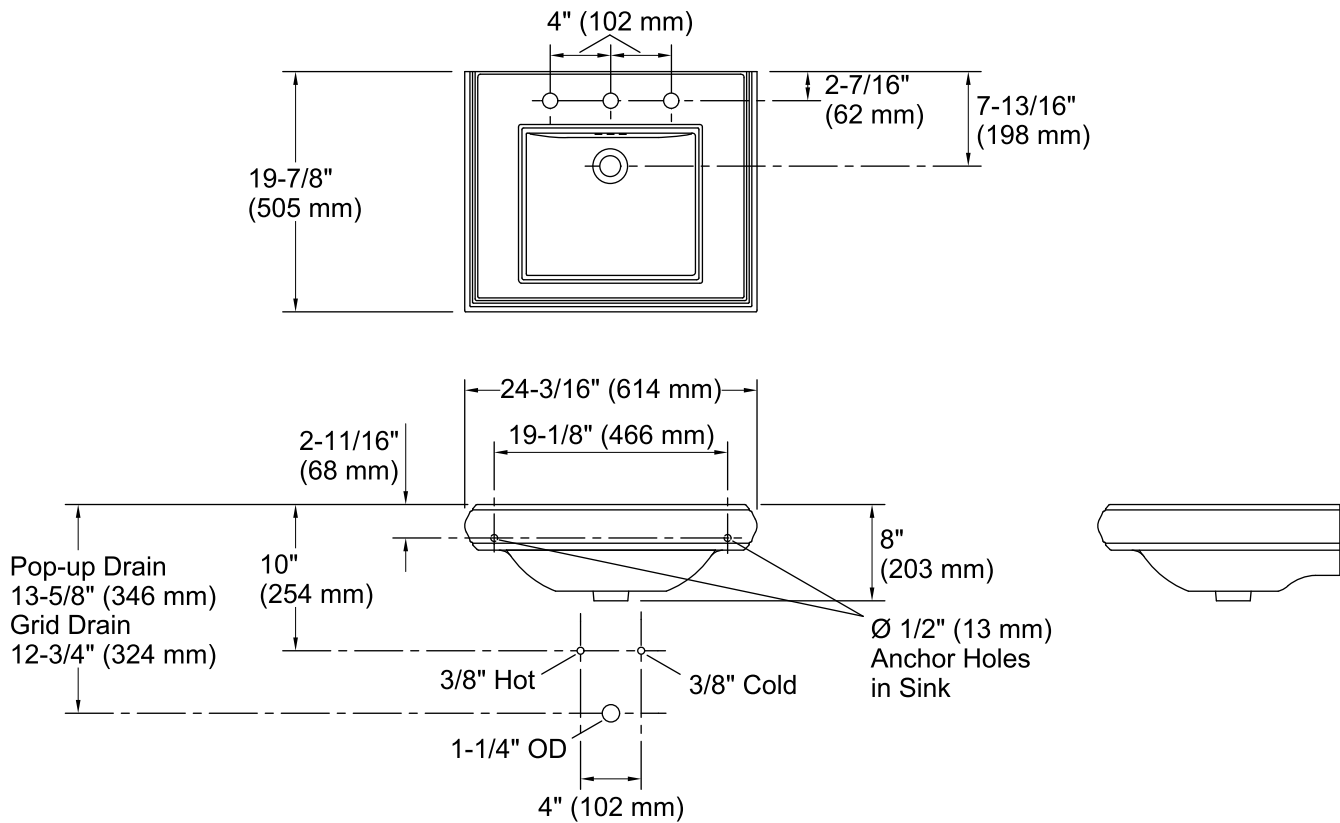

### Technical Information

All product dimensions are nominal.

Bowl configuration:	Single
Installation:	Pedestal, Console table
Bowl area:	Length: 15" (381 mm) Width: 13" (330 mm) With overflow: Yes Water depth: 4-1/2" (114 mm)
Number of deck holes:	3
Faucet hole(s):	1-3/8" (35 mm)
Drain hole:	1-3/4" (44 mm)