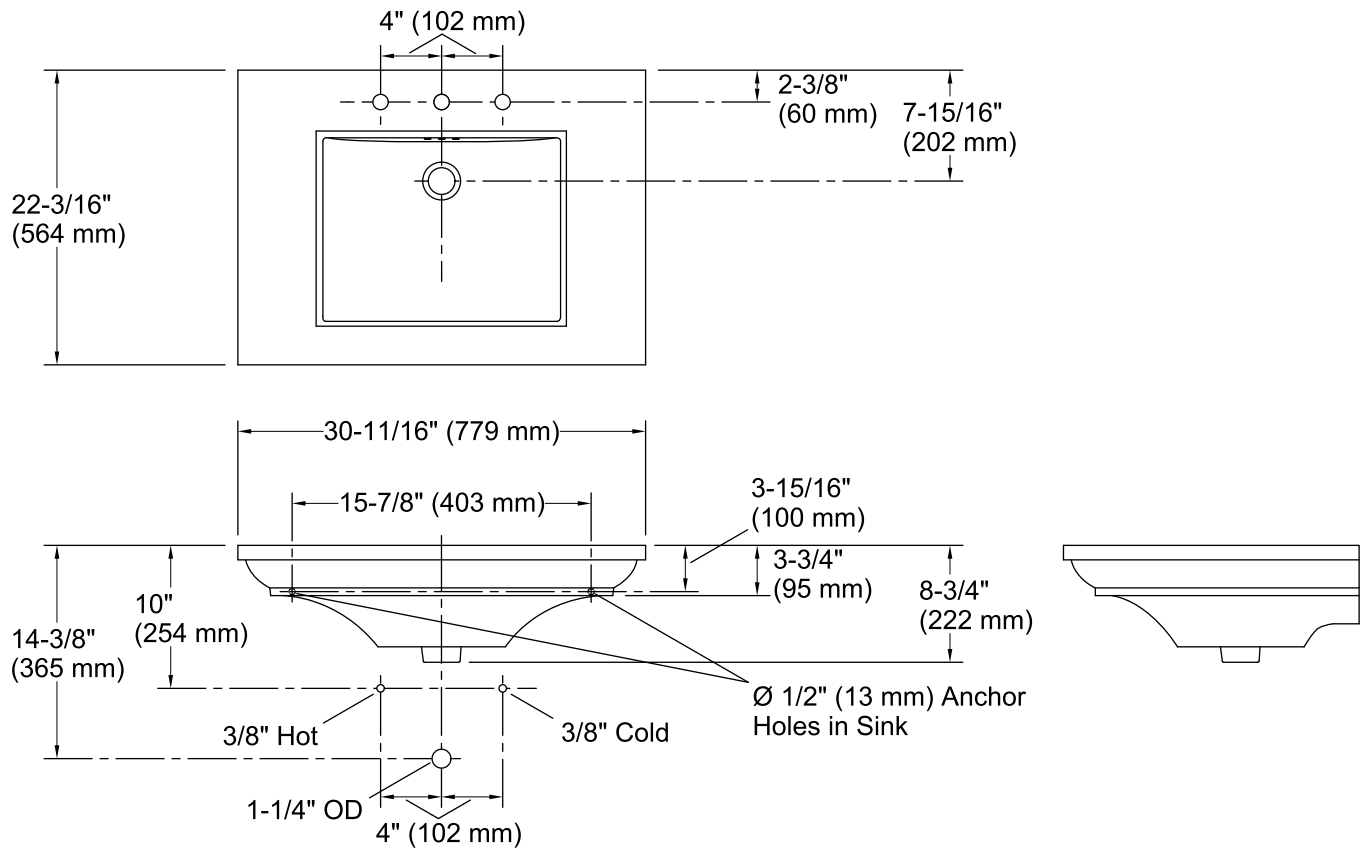

### Technical Information

All product dimensions are nominal.

Bowl configuration:	Single
Installation:	Pedestal, Console table
Bowl area (Only):	Length: 19" (483 mm) Width: 14" (356 mm) Water depth: 5-1/2" (140 mm)
Number of deck holes:	3
Faucet hole(s):	1-3/8" (35 mm)
Drain hole:	1-3/4" (44 mm)