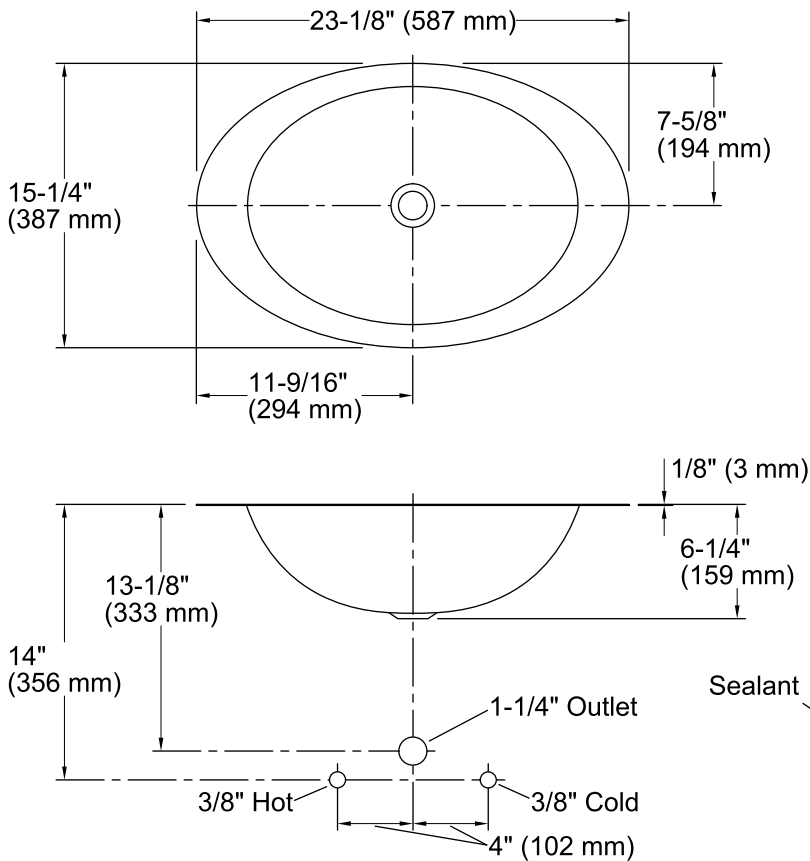

Rhythm®
Under-mount Bathroom Sink
K-2602-SU

Features

- Elliptical basin with Satin finish.
- No faucet holes; requires wall- or counter-mount faucet.

Material

- 20-gauge stainless steel.

Installation

- Under-mount

KOHLER® One-Year Limited Warranty

See website for detailed warranty information.

Technical Information

All product dimensions are nominal.

Bowl configuration:	Single
Installation:	Under-mount
Bowl area (Only):	Length: 18" (457 mm) Width: 13" (330 mm) Water depth: 5-7/8" (149 mm)
Drain hole:	1-5/8" (41 mm)
Template:	1000258-7, required, included

Notes

Install this product according to the installation instructions.

Supplied basin clamp assembly requires 3/4" (19 mm) minimum countertop thickness. Installer must supply anchors for thinner countertops.