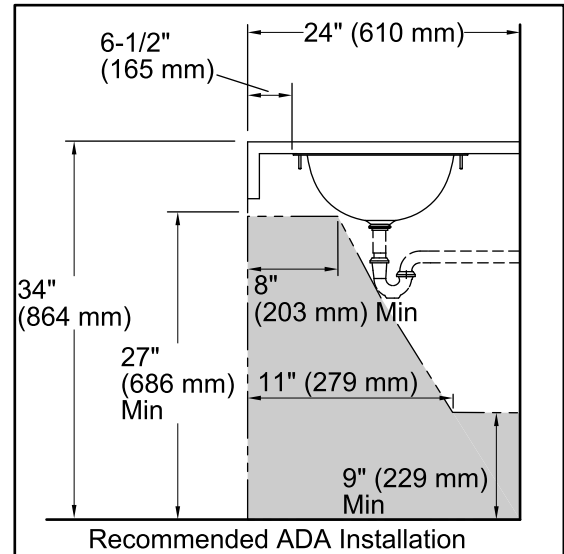

Rhythm®
Under-mount Bathroom Sink
K-2602-SU

Features

- Elliptical basin with Satin finish.
- No faucet holes; requires wall- or counter-mount faucet.

Material

- 20-gauge stainless steel.

Installation

- Under-mount

Recommended Accessories

- K-7114 Pop-Up Drain
- K-7127 Drain
- K-7129 Drain
- K-8998 P-Trap

Components

Additional included component/s: 1193643 Basin Clamps, drain gasket, and tube.

ADA

Codes/Standards

ASME A112.19.3/CSA B45.4
ADA
ICC/ANSI A117.1

KOHLER® One-Year Limited Warranty

See website for detailed warranty information.

Technical Information

All product dimensions are nominal.

Bowl configuration:	Single
Installation:	Under-mount
Bowl area (Only):	Length: 18" (457 mm) Width: 13" (330 mm) Water depth: 5-7/8" (149 mm)
Drain hole:	1-5/8" (41 mm)
Template:	1000258-7, required, included

Notes

Install this product according to the installation instructions.

Supplied basin clamp assembly requires 3/4" (19 mm) minimum countertop thickness. Installer must supply anchors for thinner countertops.