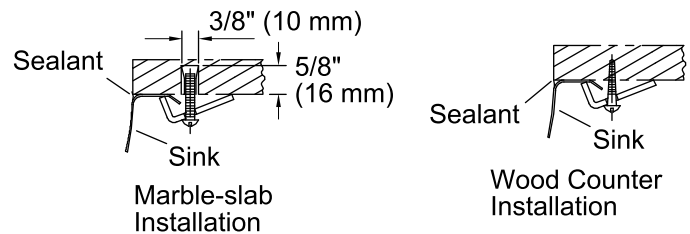

Rhythm®
Under-mount Bathroom Sink
K-2602-SU

Features

- Elliptical basin with Satin finish.
- No faucet holes; requires wall- or counter-mount faucet.

Material

- 20-gauge stainless steel.

Installation

- Under-mount

KOHLER® One-Year Limited Warranty

See website for detailed warranty information.

Technical Information

All product dimensions are nominal.

Bowl configuration:	Single
Installation:	Under-mount
Bowl area (Only):	Length: 18" (457 mm) Width: 13" (330 mm) Water depth: 5-7/8" (149 mm)
Drain hole:	1-5/8" (41 mm)
Template:	1000258-7, required, included

Notes

Install this product according to the installation instructions.

Supplied basin clamp assembly requires 3/4" (19 mm) minimum countertop thickness. Installer must supply anchors for thinner countertops.