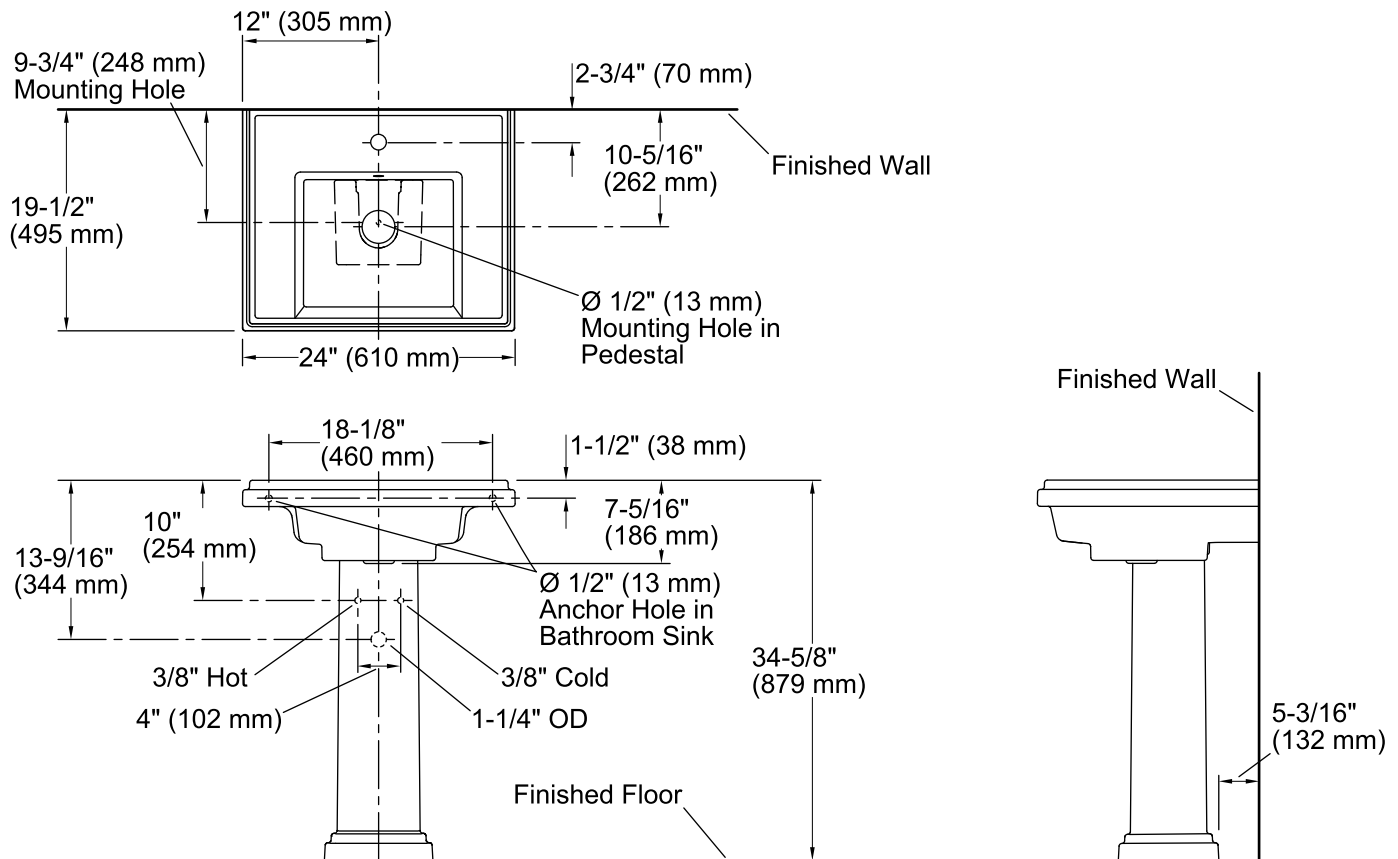

Technical Information

All product dimensions are nominal.

Bowl configuration:	Single
Installation:	Pedestal
Bowl area (Only):	Length: 14-1/4" (362 mm) Width: 12-1/2" (318 mm) Water depth: 3-1/4" (83 mm)
Number of deck holes:	1
Faucet hole(s):	1-3/8" (35 mm)
Drain hole:	1-3/4" (44 mm)

Notes

Install this product according to the installation instructions.