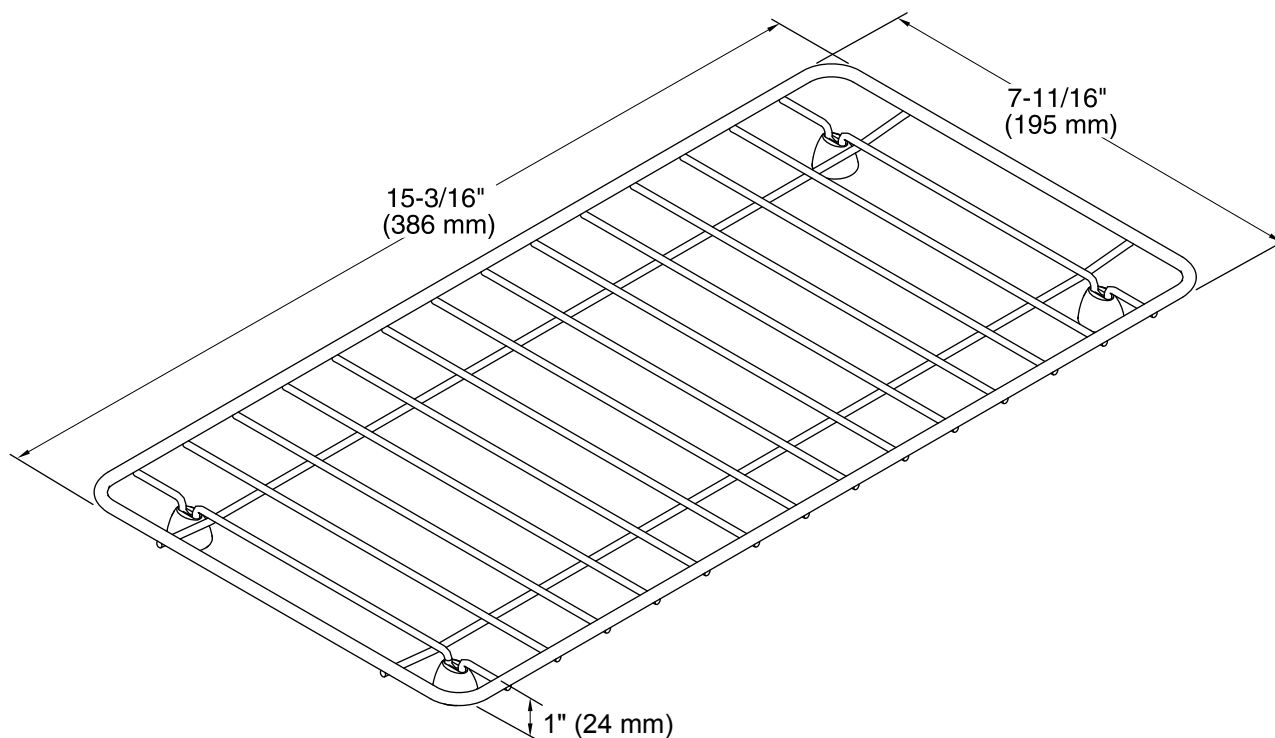

Features

- Fits over the K-3154, K-3155, K-3155, K-3156, and K-3157 Undertone trough sinks.
- Comes included with the K-3154 and K-3155 Undertone trough sinks.
- Durable stainless-steel construction.
- Helps protect sink surface from daily wear.
- Dishwasher safe.
- Rubber feet provide added protection.

Color tiles intended for reference only.

Color	Code	Description
	ST	Stainless Steel

Technical Information

All product dimensions are nominal.