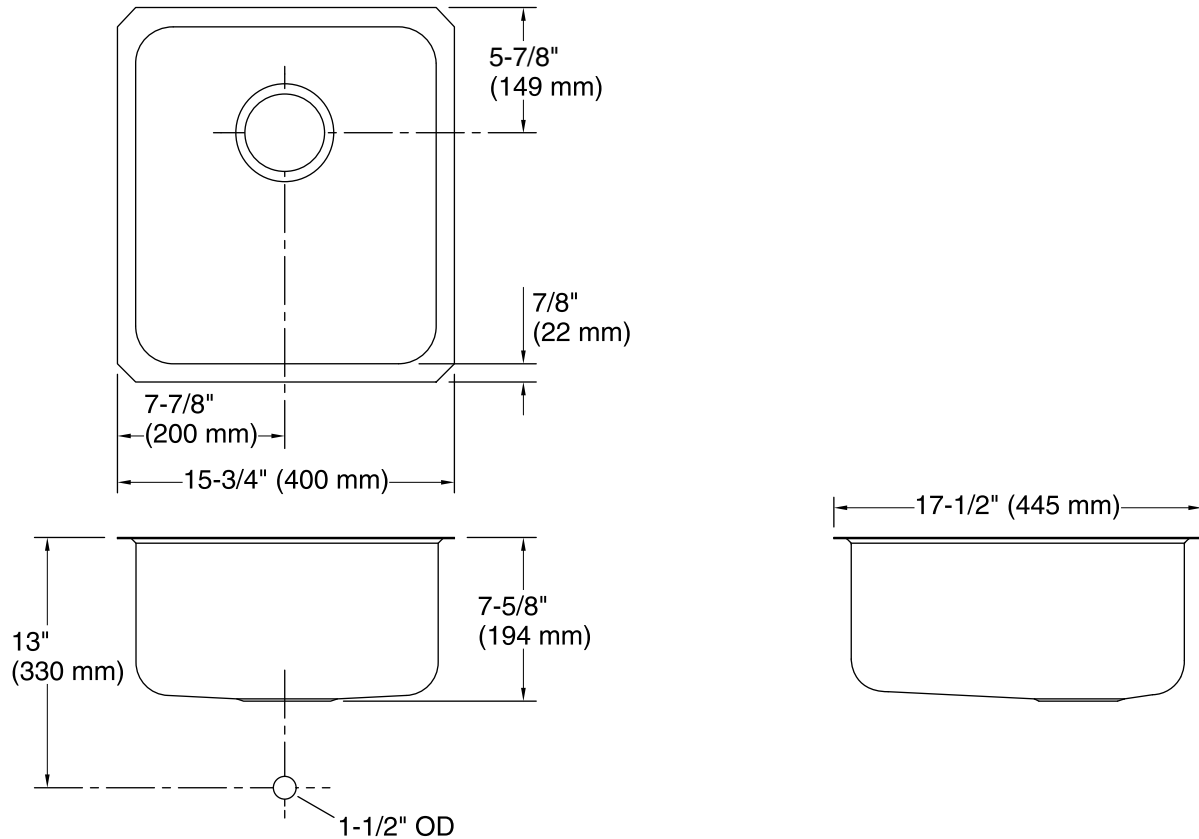

### Technical Information

All product dimensions are nominal.

Installation:	Under-mount
Min. base cabinet width:	21" (533 mm)
Bowl area (Only):	Length: 14" (356 mm) Width: 15-3/4" (400 mm) Bowl depth: 7-1/2" (191 mm) Water depth: 7-1/2" (191 mm)
Drain hole:	3-5/8" (92 mm)
Template:	111134-7, required, included