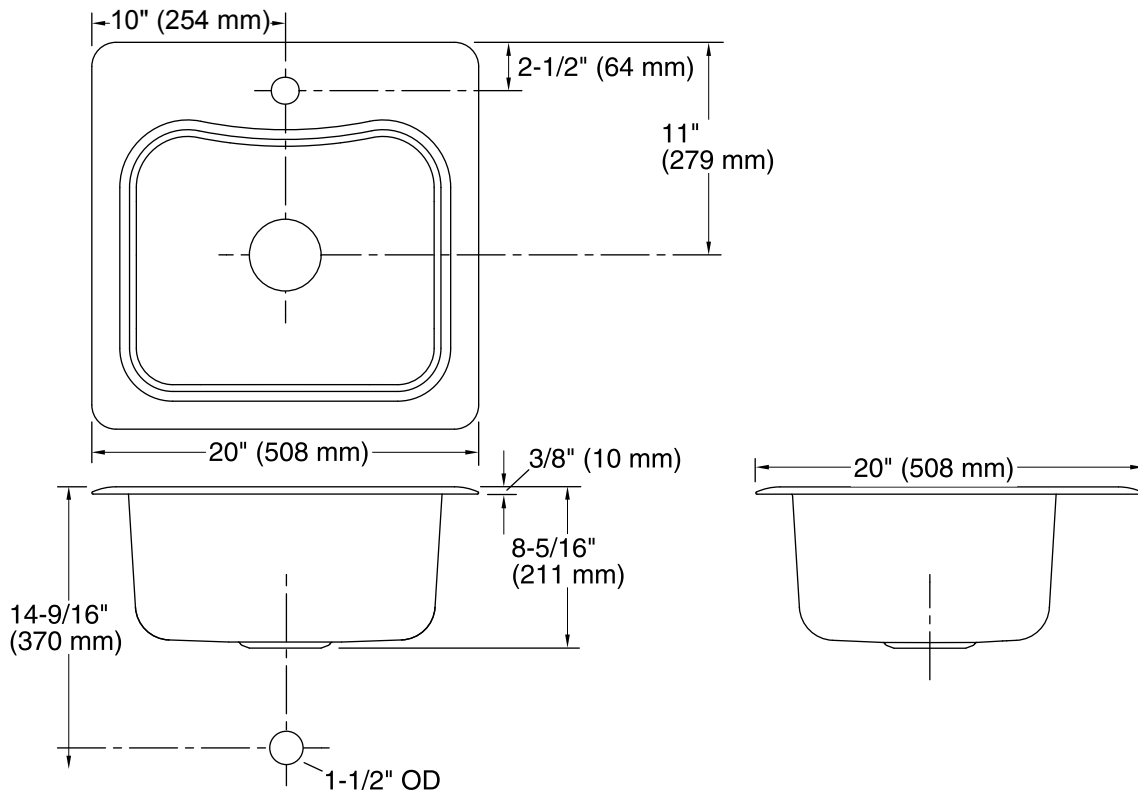

Features

- 22-inch minimum base cabinet width.
- Single bowl.
- 8-inch depth.
- Single faucet hole.
- SilentShield® sound-absorption technology offers quieter performance.
- Includes installation hardware.

Material

- 18-gauge stainless steel.

Installation

- Top-mount

Recommended Products/Accessories

K-8801 Sink Strainer

K-8799 Sink Strainer

Included Components

See website for detailed warranty information.

Technical Information

All product dimensions are nominal.

Bowl configuration: Single

Installation: Top-mount

Cutout: Top-mount, 19-1/2" x 1" (495 mm x 25 mm) with 19-1/2" (495 mm) radius corners

Bowl area (Only): Length: 16-1/8" (410 mm)
Width: 13-9/16" (345 mm)
Water depth: 8" (203 mm)

Number of deck holes: 1

Faucet hole(s): 1-7/16" (37 mm)

Drain hole: 3-5/8" (92 mm)

Notes

Install this product according to the installation instructions.